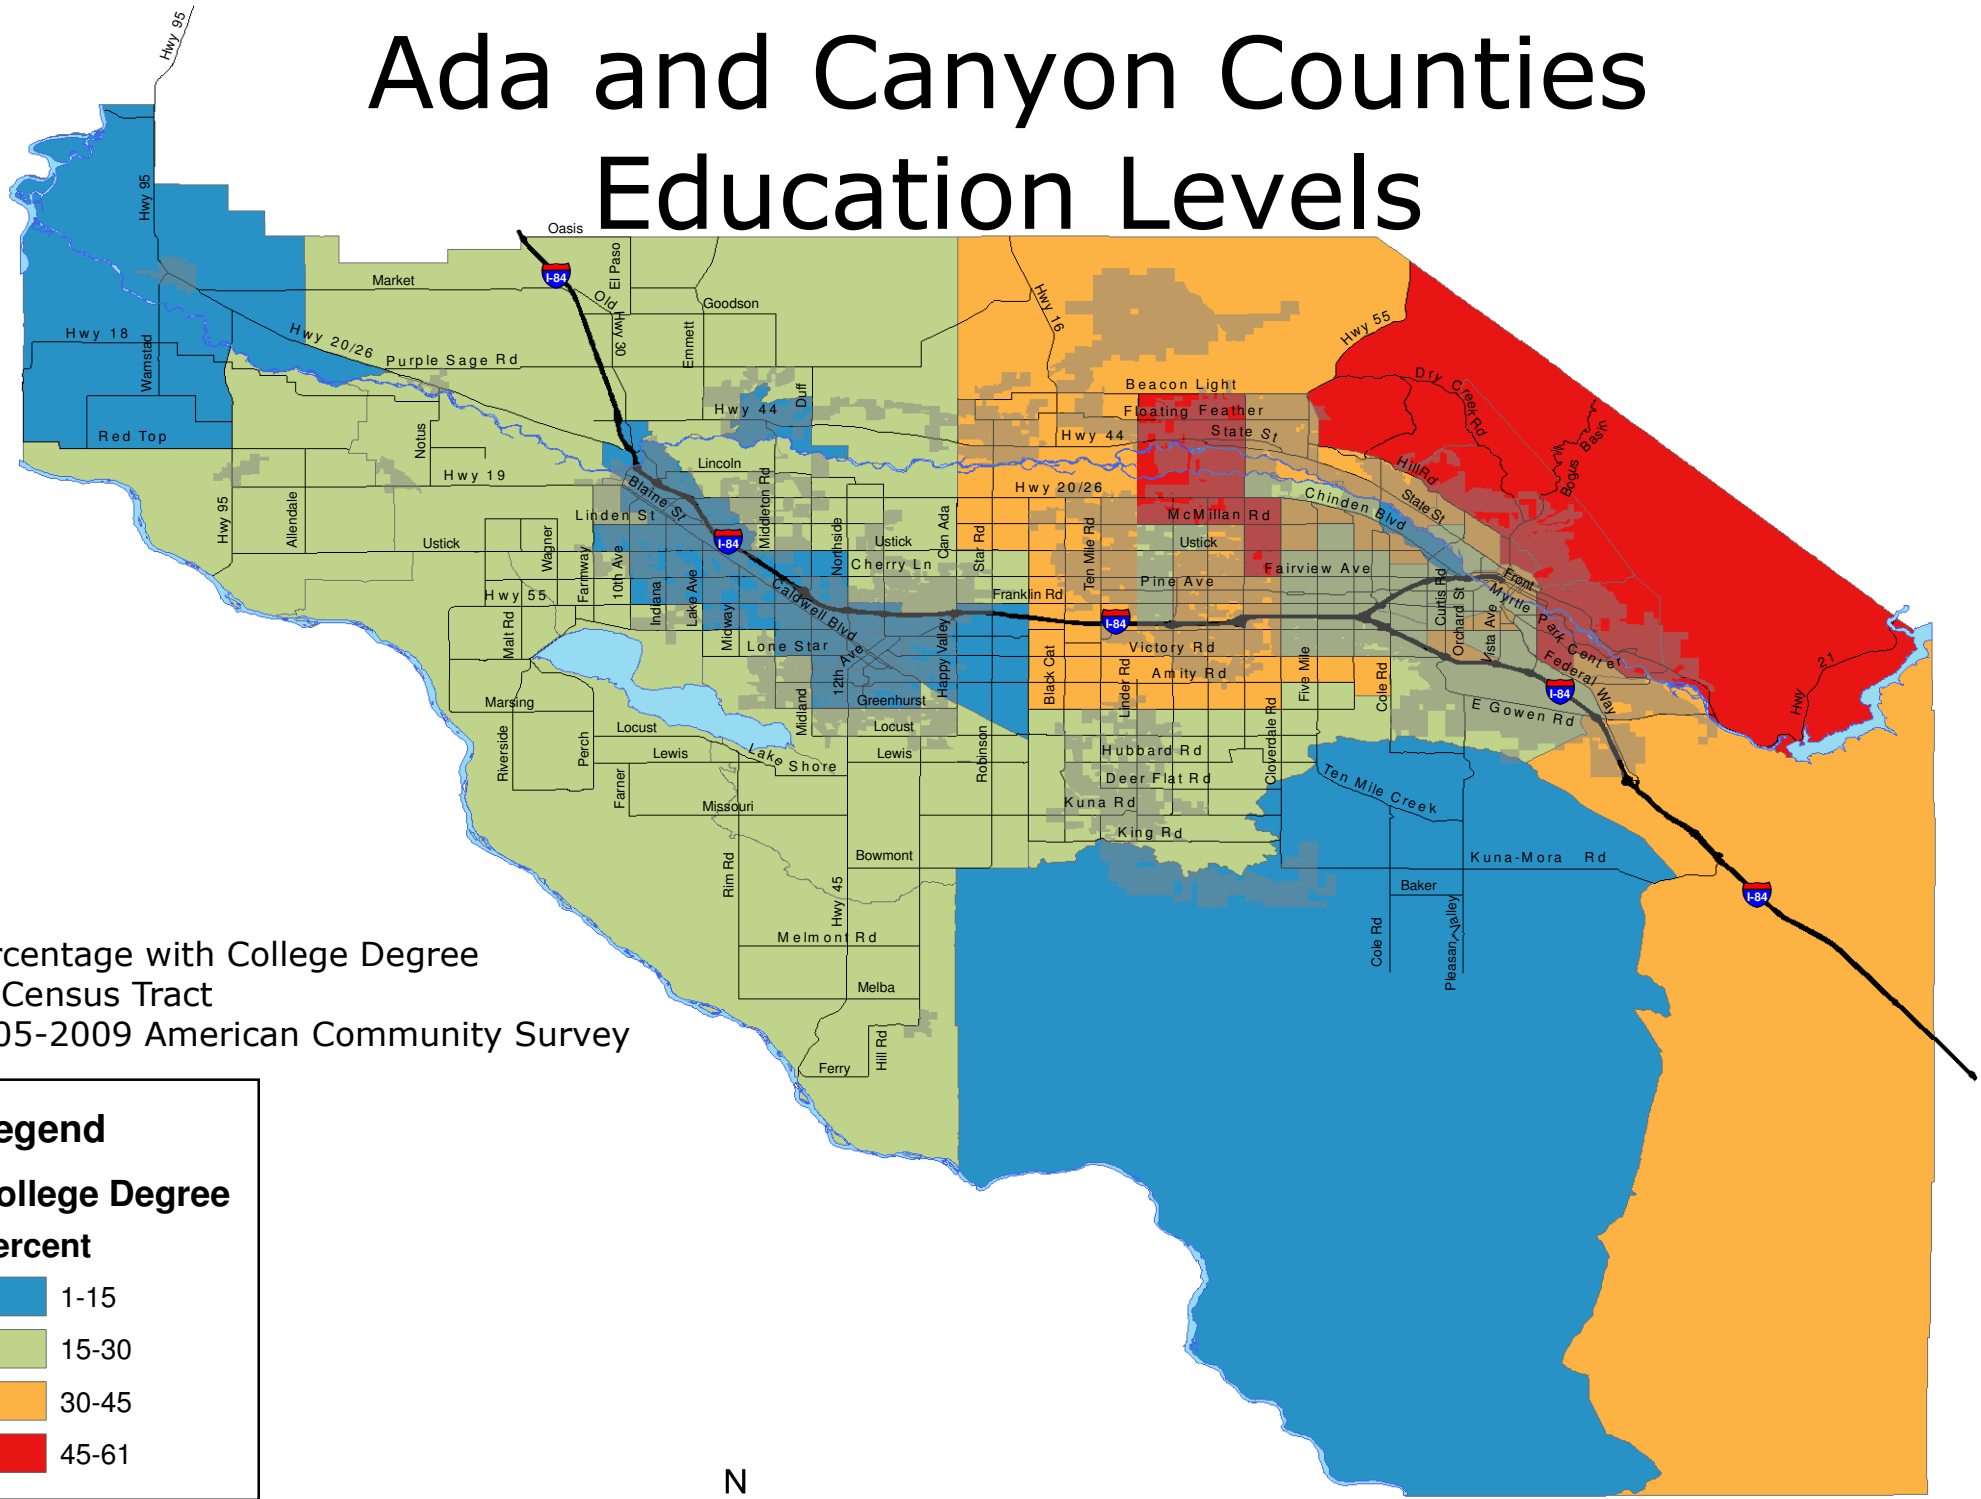

Ada and Canyon Counties Education Levels

Percentage with College Degree
by Census Tract
2005-2009 American Community Survey

Legend

**College Degree
Percent**

- 1-15
- 15-30
- 30-45
- 45-61

1:463,596