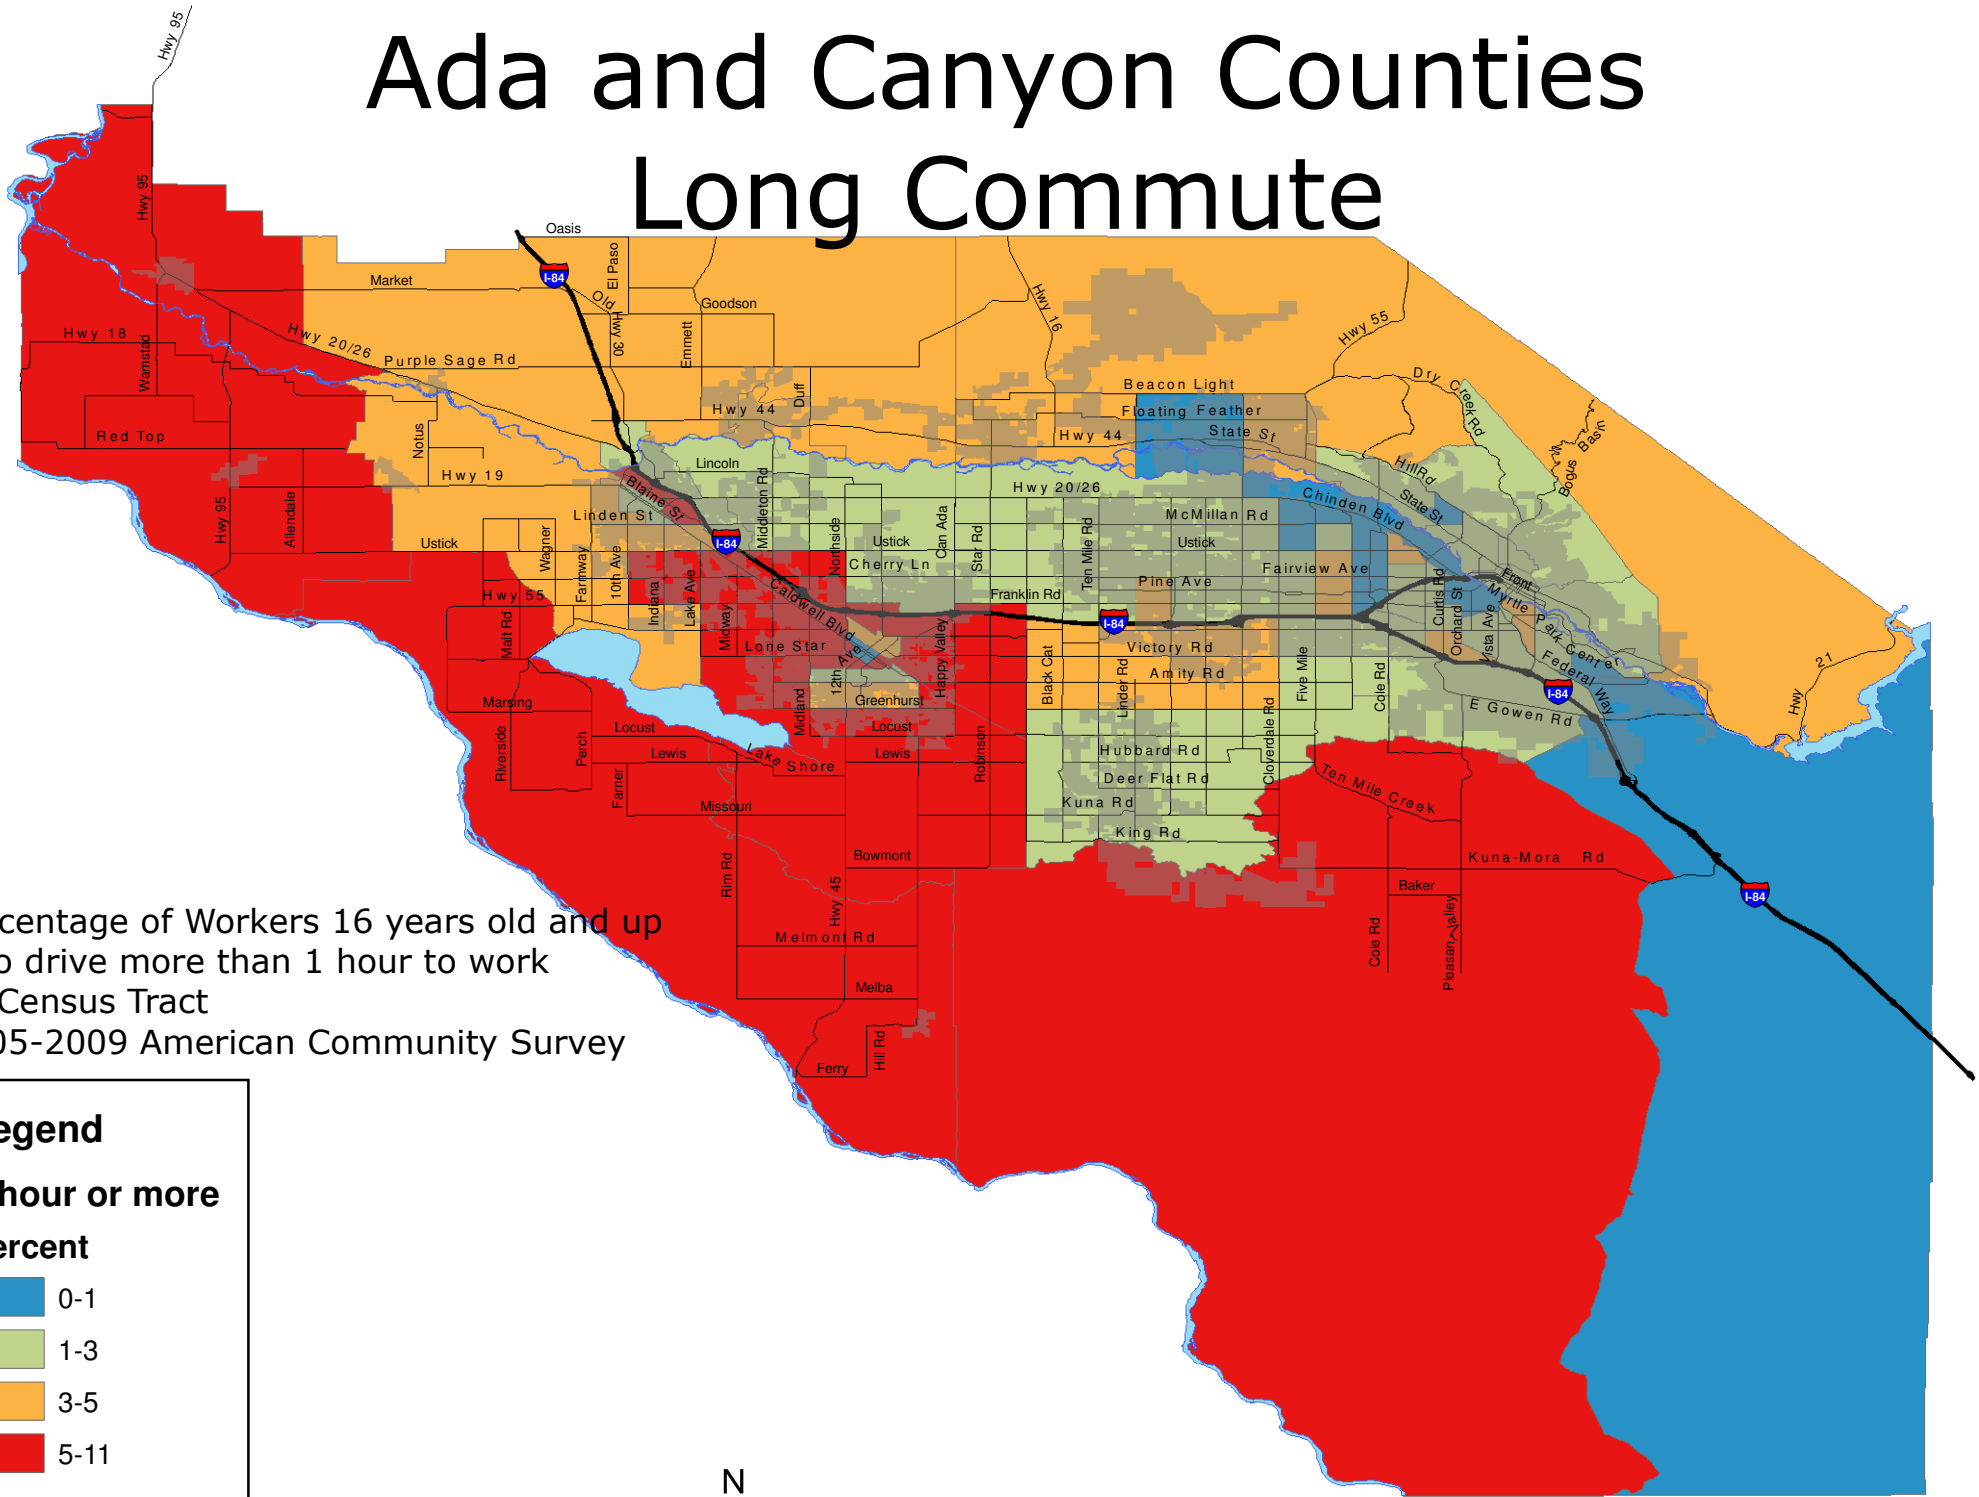

# Ada and Canyon Counties Long Commute

1:463,596