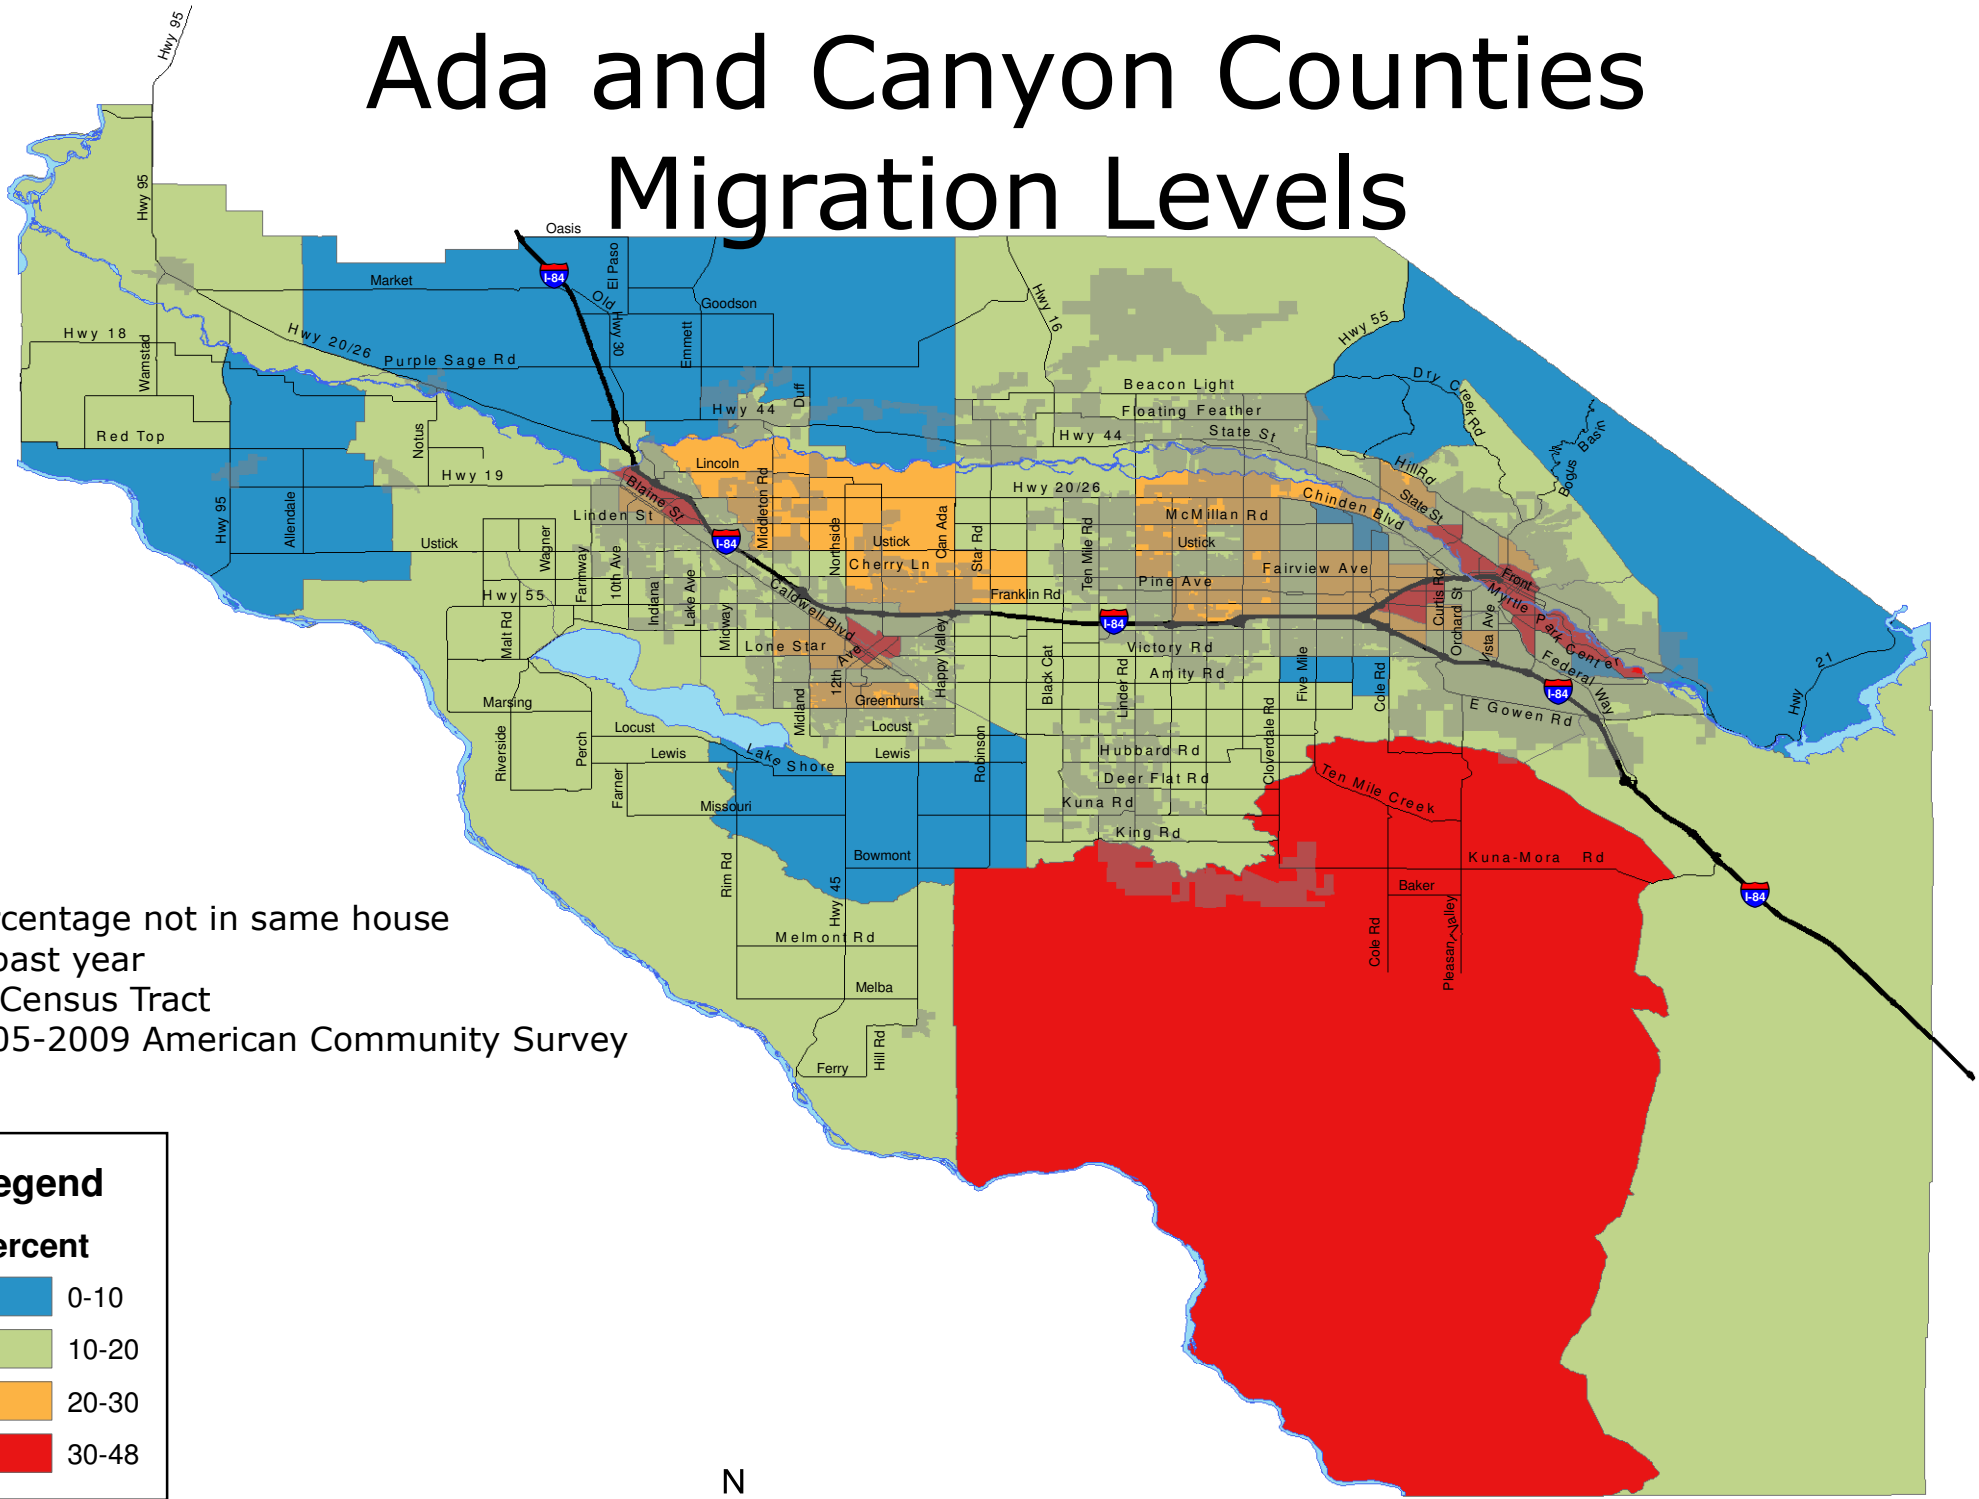

# Ada and Canyon Counties Migration Levels

1:463,596