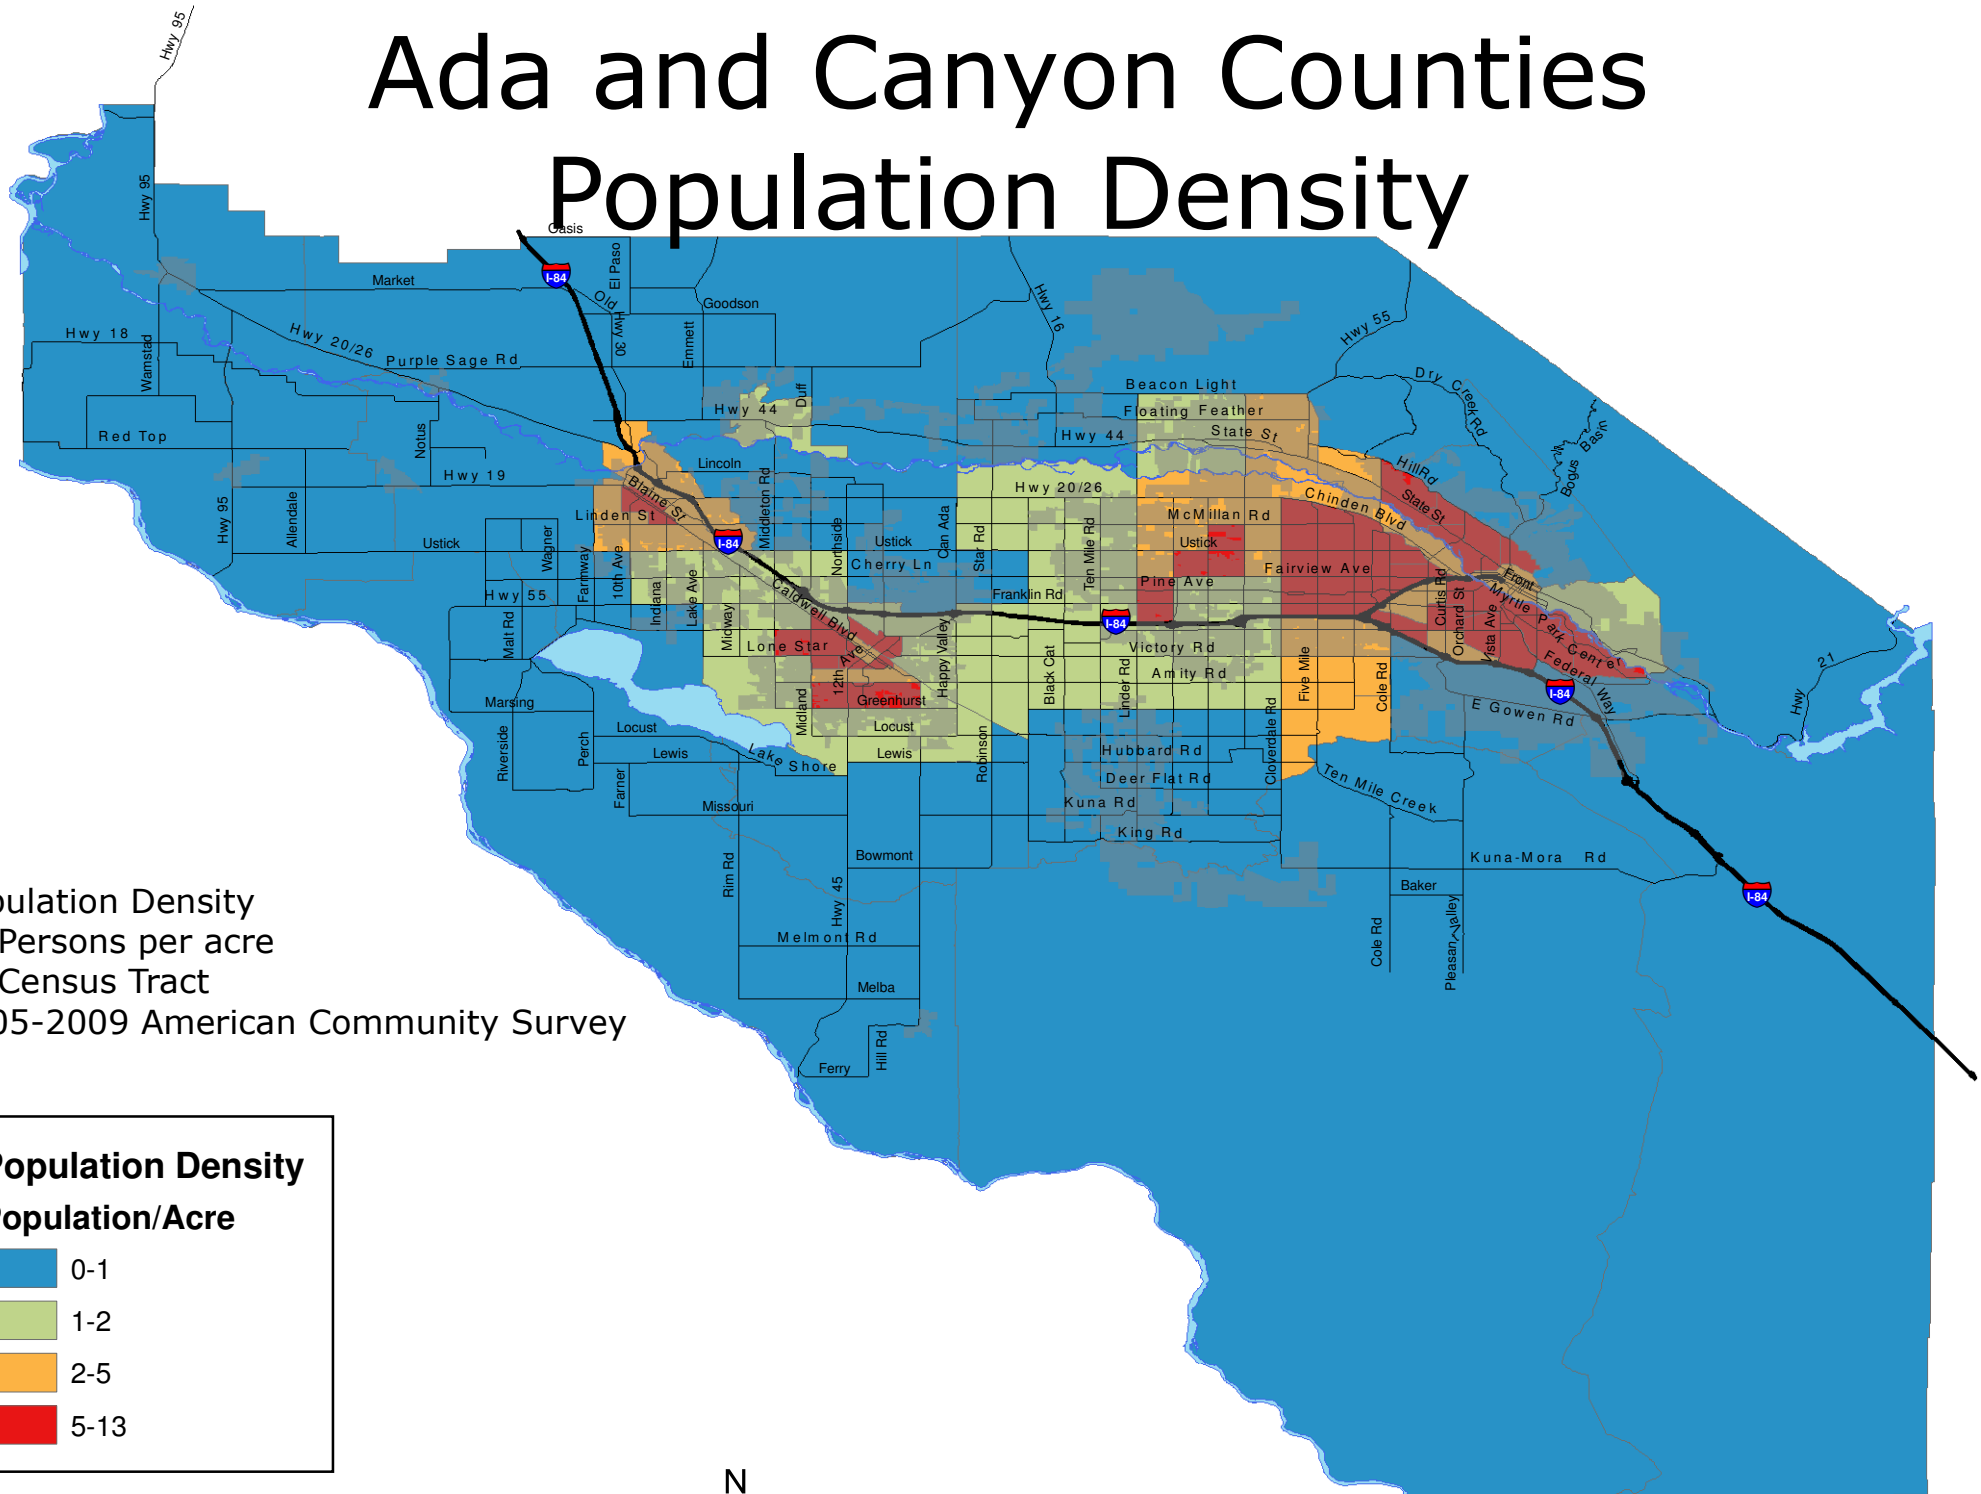

Ada and Canyon Counties Population Density

Population Density
by Persons per acre
by Census Tract
2005-2009 American Community Survey

Population Density
Population/Acre

Blue	0-1
Light Green	1-2
Orange	2-5
Red	5-13

1:463,596