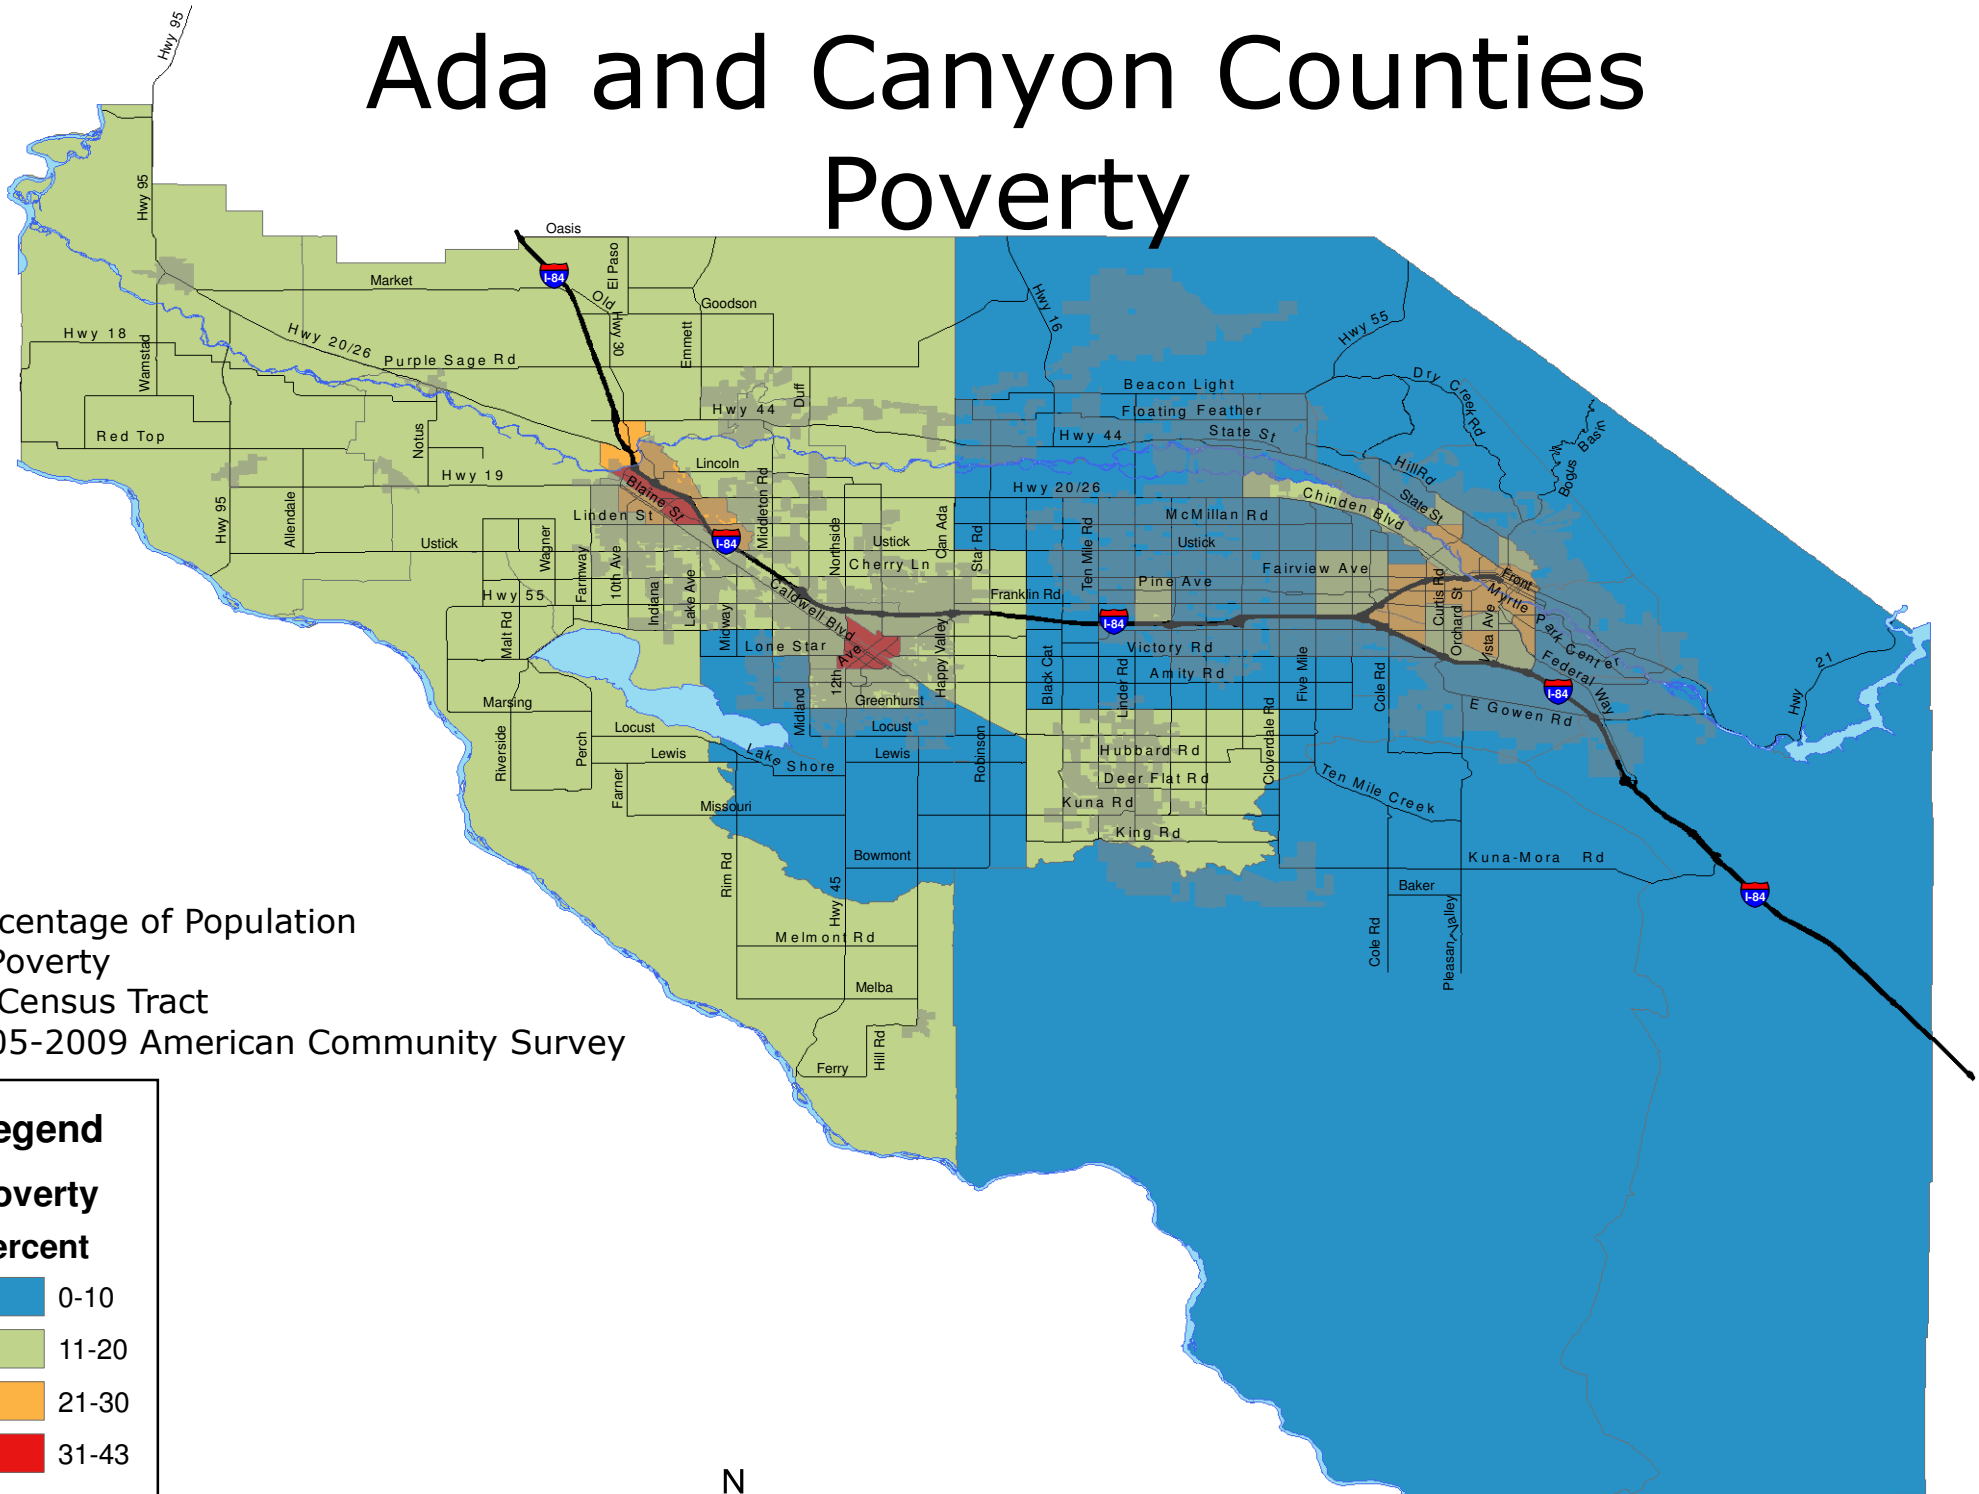

Ada and Canyon Counties Poverty

Percentage of Population
in Poverty
by Census Tract
2005-2009 American Community Survey

1:463,596