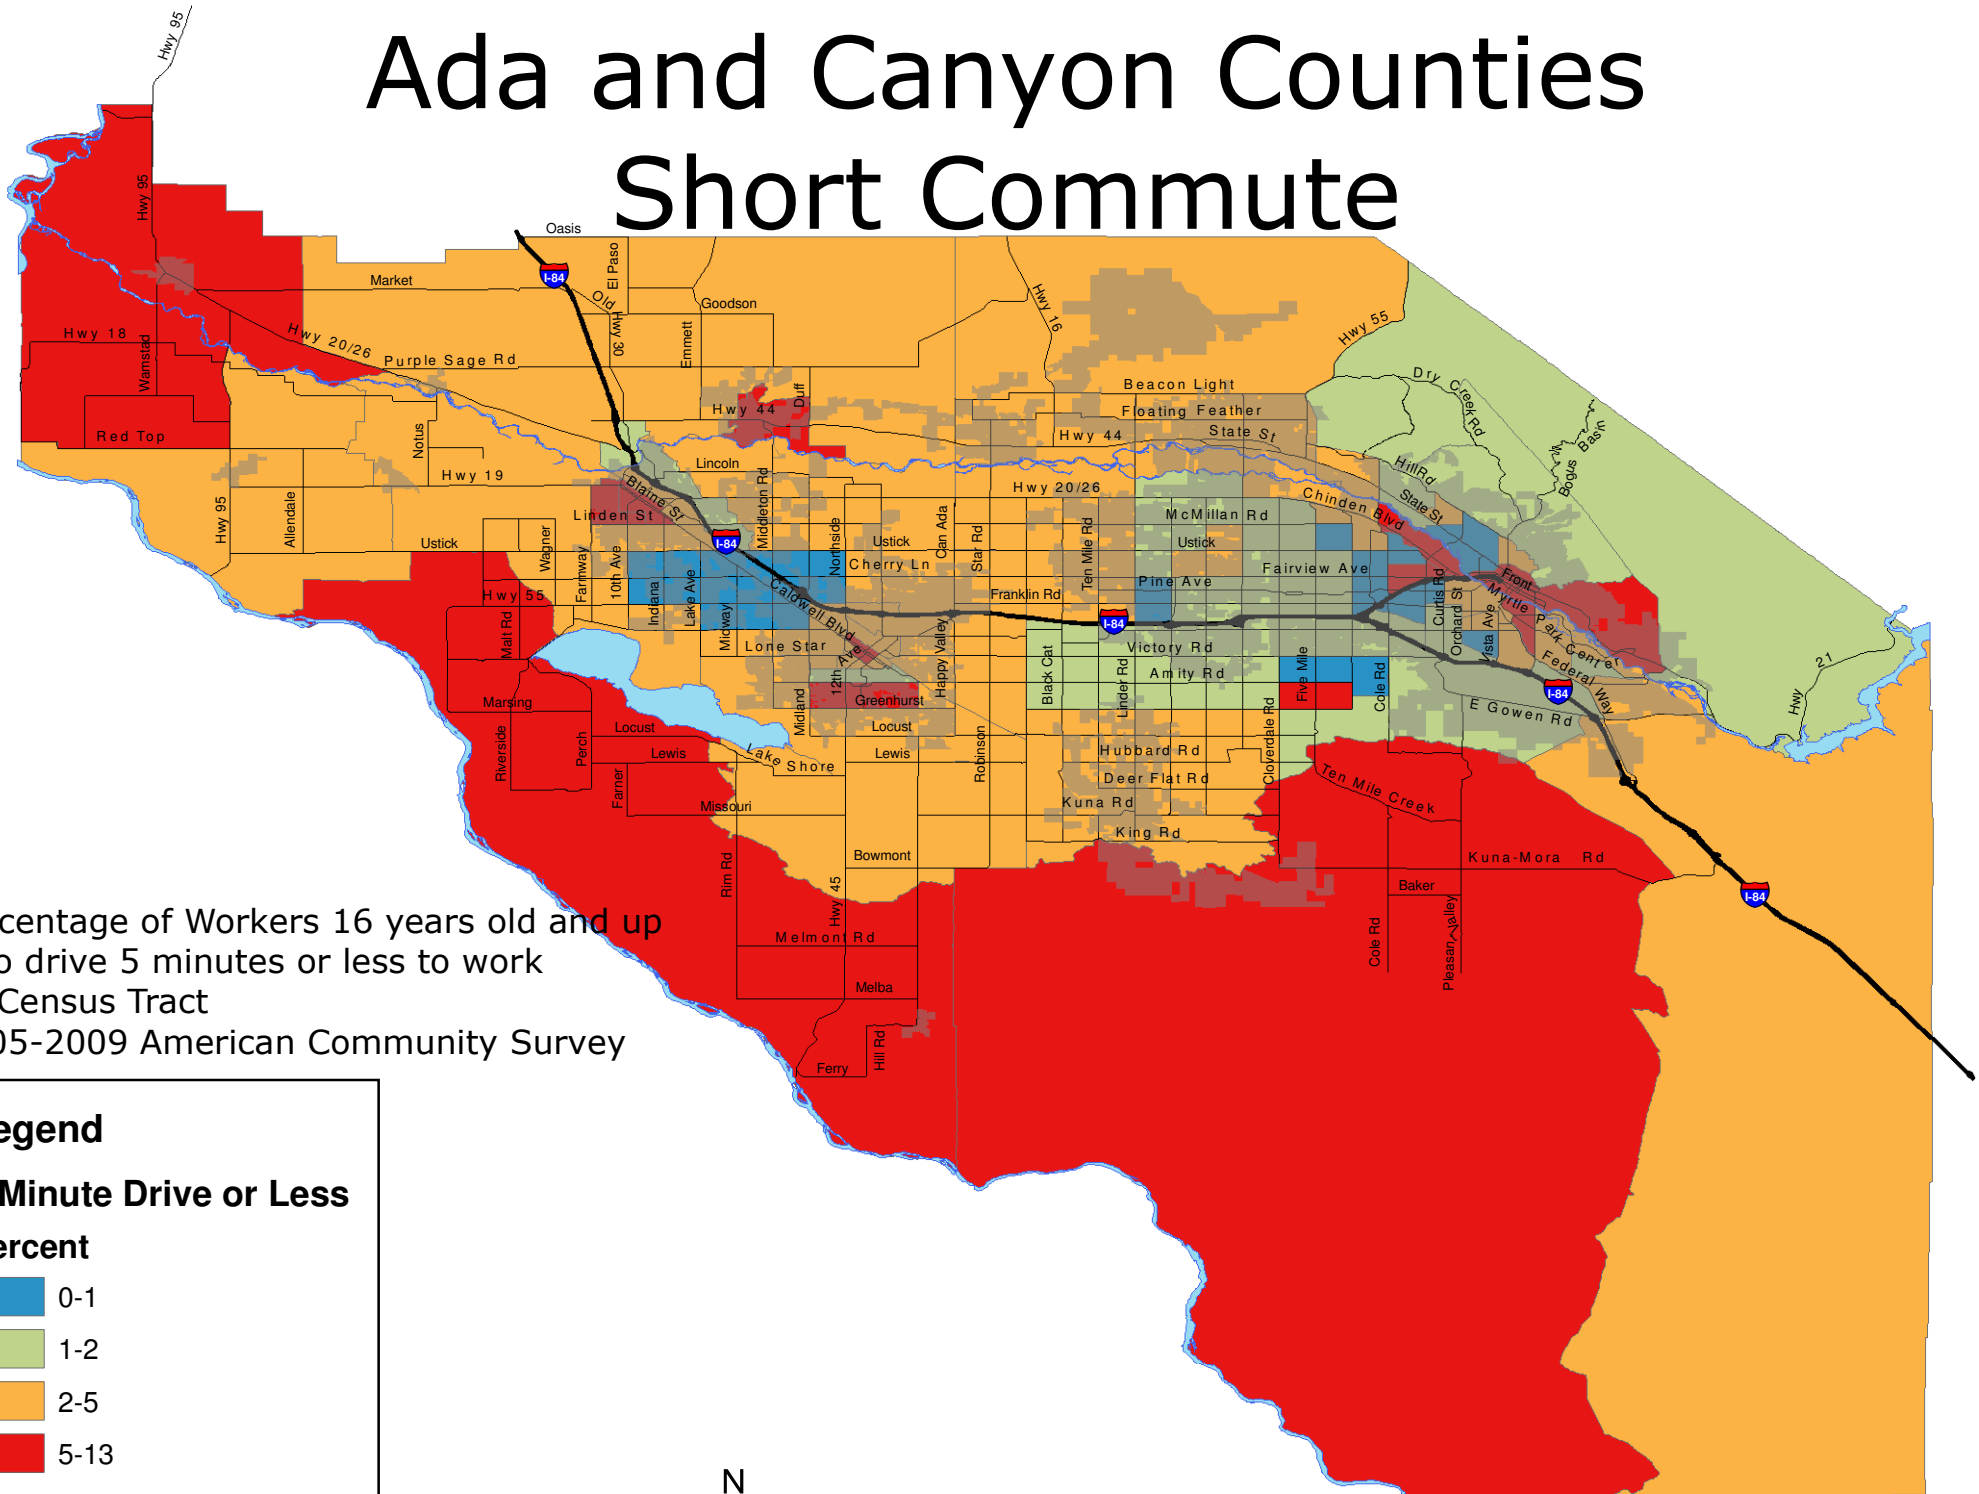

# Ada and Canyon Counties Short Commute

Percentage of Workers 16 years old and up who drive 5 minutes or less to work by Census Tract  
2005-2009 American Community Survey

**Legend**

**5 Minute Drive or Less**

**Percent**

- 0-1
- 1-2
- 2-5
- 5-13

1:463,596