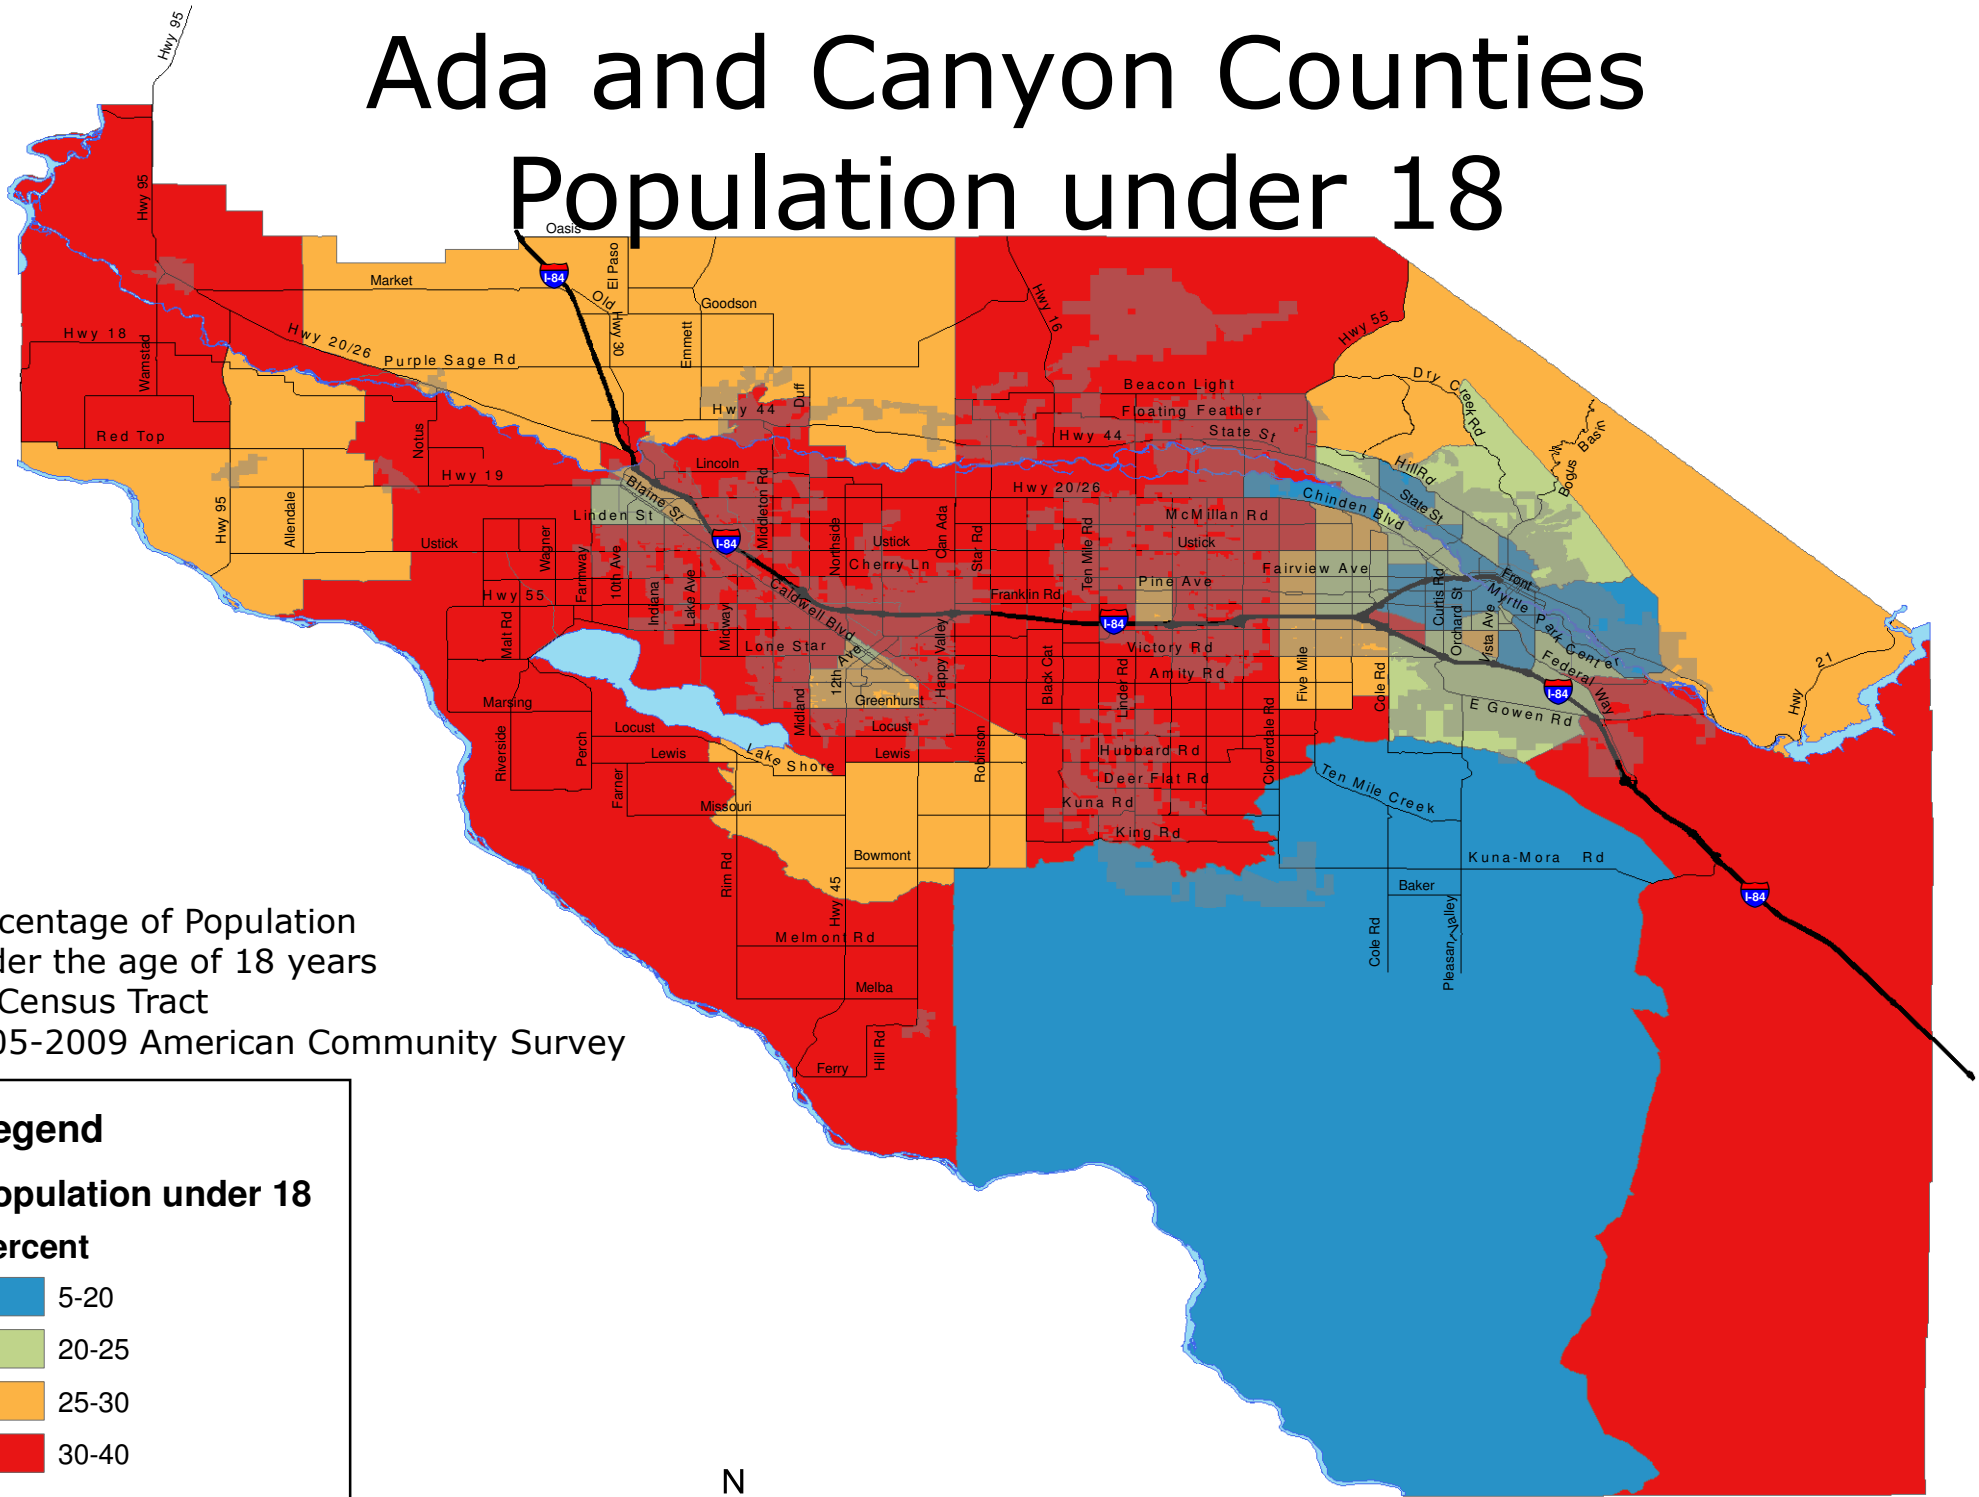

# Ada and Canyon Counties Population under 18

Percentage of Population  
under the age of 18 years  
by Census Tract  
2005-2009 American Community Survey

**Legend**

**Population under 18**

**Percent**

- 5-20
- 20-25
- 25-30
- 30-40

1:463,596