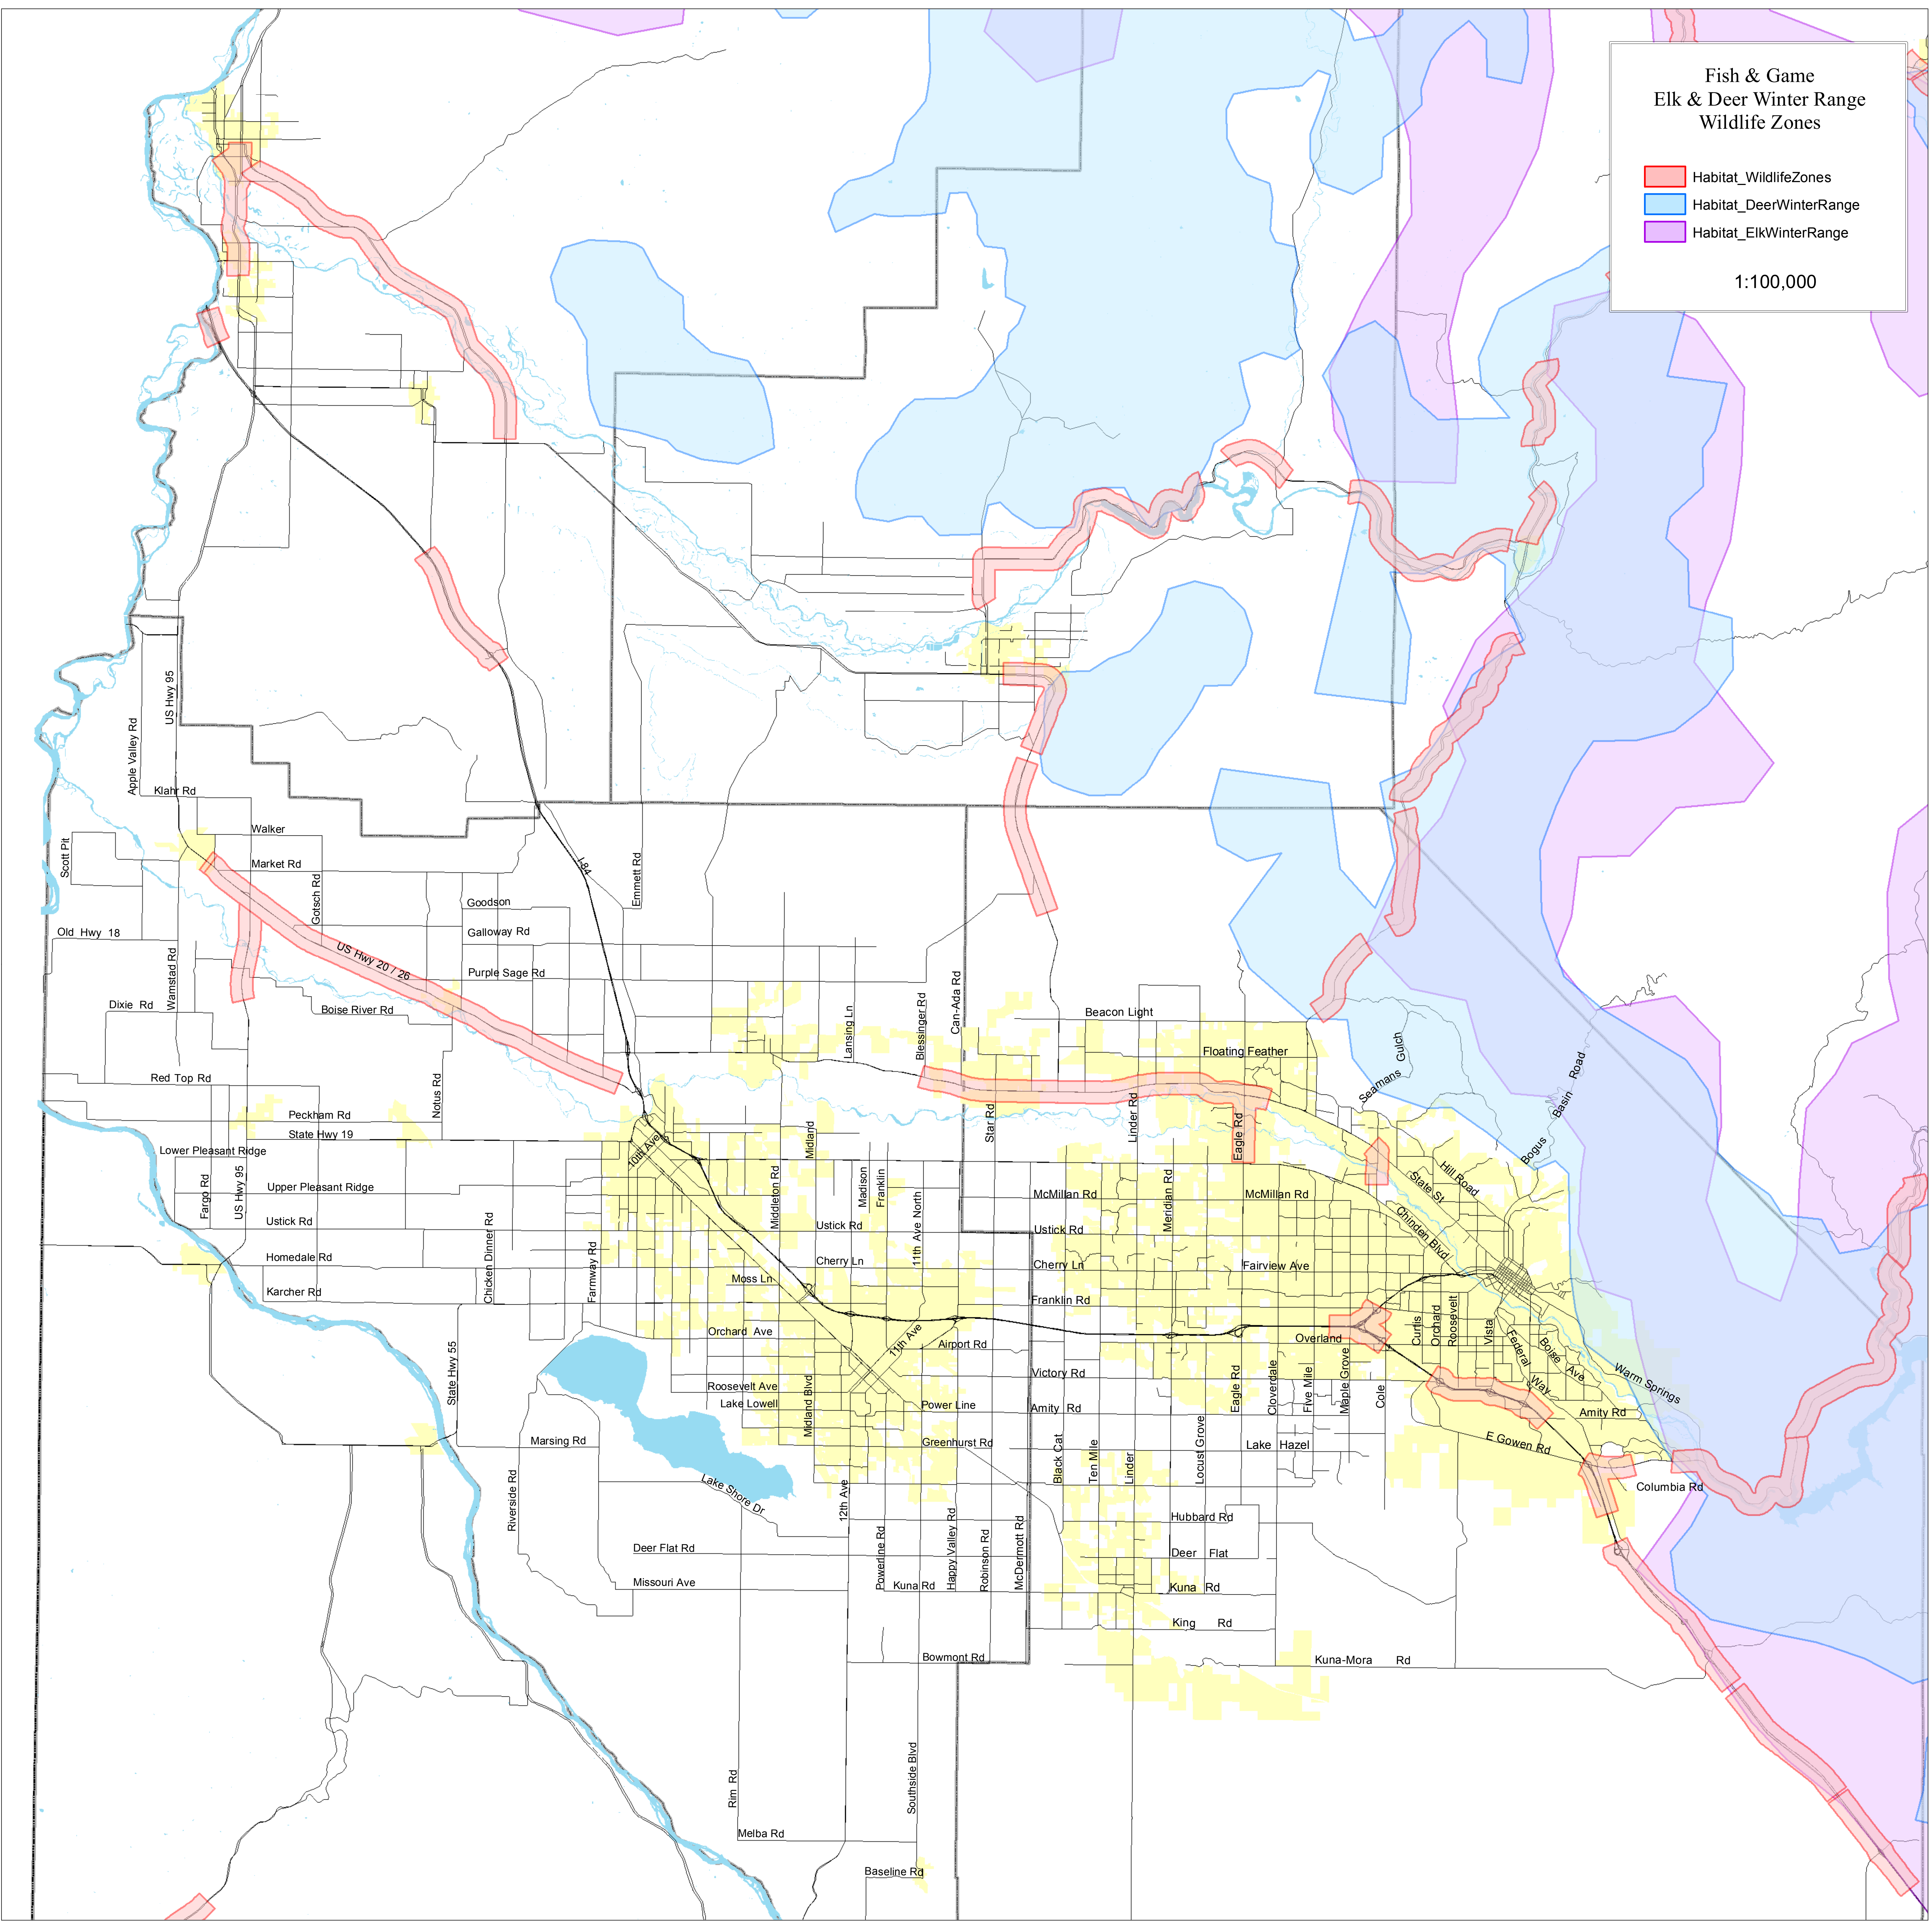

**Fish & Game
Elk & Deer Winter Range
Wildlife Zones**

- Habitat_WildlifeZones
- Habitat_DeerWinterRange
- Habitat_ElkWinterRange

1:100,000

Map labels include the following roads and locations:

- Roads:** Apple Valley Rd, US Hwy 95, Klahr Rd, Walker, Market Rd, Gotsch Rd, Goodson, Emmett Rd, Galloway Rd, Purple Sage Rd, Boise River Rd, Lansing Ln, Blessinger Rd, Can-Ada Rd, Beacon Light, Floating Feather, Star Rd, Linder Rd, Eagle Rd, Seaman's Gulch, Bogus Basin Road, Red Top Rd, Wamstad Rd, Old Hwy 18, Dixie Rd, Peckham Rd, State Hwy 19, Lower Pleasant Ridge, Upper Pleasant Ridge, Ustick Rd, Homedale Rd, Karcher Rd, Fargod Rd, US Hwy 95, Notus Rd, Chickie Dinner Rd, Farmway Rd, Orchard Ave, Roosevelt Ave, Lake Lowell, Midland Blvd, 11th Ave North, 11th Ave, Airport Rd, Victory Rd, Amity Rd, Greenhurst Rd, Black Cat, Ten Mile, Linder, Locust Grove, Lake Hazel, Overland, Curris, Orchard, Roosevelt, Vista, Federal Way, Boise Ave, Warm Springs, E Gowen Rd, Columbia Rd, King Rd, Kuna-Mora Rd, Bowmont Rd, Hubbard Rd, Deer Flat, Kuna Rd, Missouri Ave, Marsing Rd, Riverside Rd, Deer Flat Rd, 12th Ave, Poweline Rd, Happy Valley Rd, Robinson Rd, McDerriott Rd, Rim Rd, Melba Rd, Baseline Rd.
- Water Features:** Boise River, Lake Lowell, Lake Shore Dr.
- Other Labels:** Scott Pit, Walker, Market Rd, Goodson, Galloway Rd, Purple Sage Rd, Boise River Rd, Lansing Ln, Blessinger Rd, Can-Ada Rd, Beacon Light, Floating Feather, Star Rd, Linder Rd, Eagle Rd, Seaman's Gulch, Bogus Basin Road, Red Top Rd, Wamstad Rd, Old Hwy 18, Dixie Rd, Peckham Rd, State Hwy 19, Lower Pleasant Ridge, Upper Pleasant Ridge, Ustick Rd, Homedale Rd, Karcher Rd, Fargod Rd, US Hwy 95, Notus Rd, Chickie Dinner Rd, Farmway Rd, Orchard Ave, Roosevelt Ave, Lake Lowell, Midland Blvd, 11th Ave North, 11th Ave, Airport Rd, Victory Rd, Amity Rd, Greenhurst Rd, Black Cat, Ten Mile, Linder, Locust Grove, Lake Hazel, Overland, Curris, Orchard, Roosevelt, Vista, Federal Way, Boise Ave, Warm Springs, E Gowen Rd, Columbia Rd, King Rd, Kuna-Mora Rd, Bowmont Rd, Hubbard Rd, Deer Flat, Kuna Rd, Missouri Ave, Marsing Rd, Riverside Rd, Deer Flat Rd, 12th Ave, Poweline Rd, Happy Valley Rd, Robinson Rd, McDerriott Rd, Rim Rd, Melba Rd, Baseline Rd.