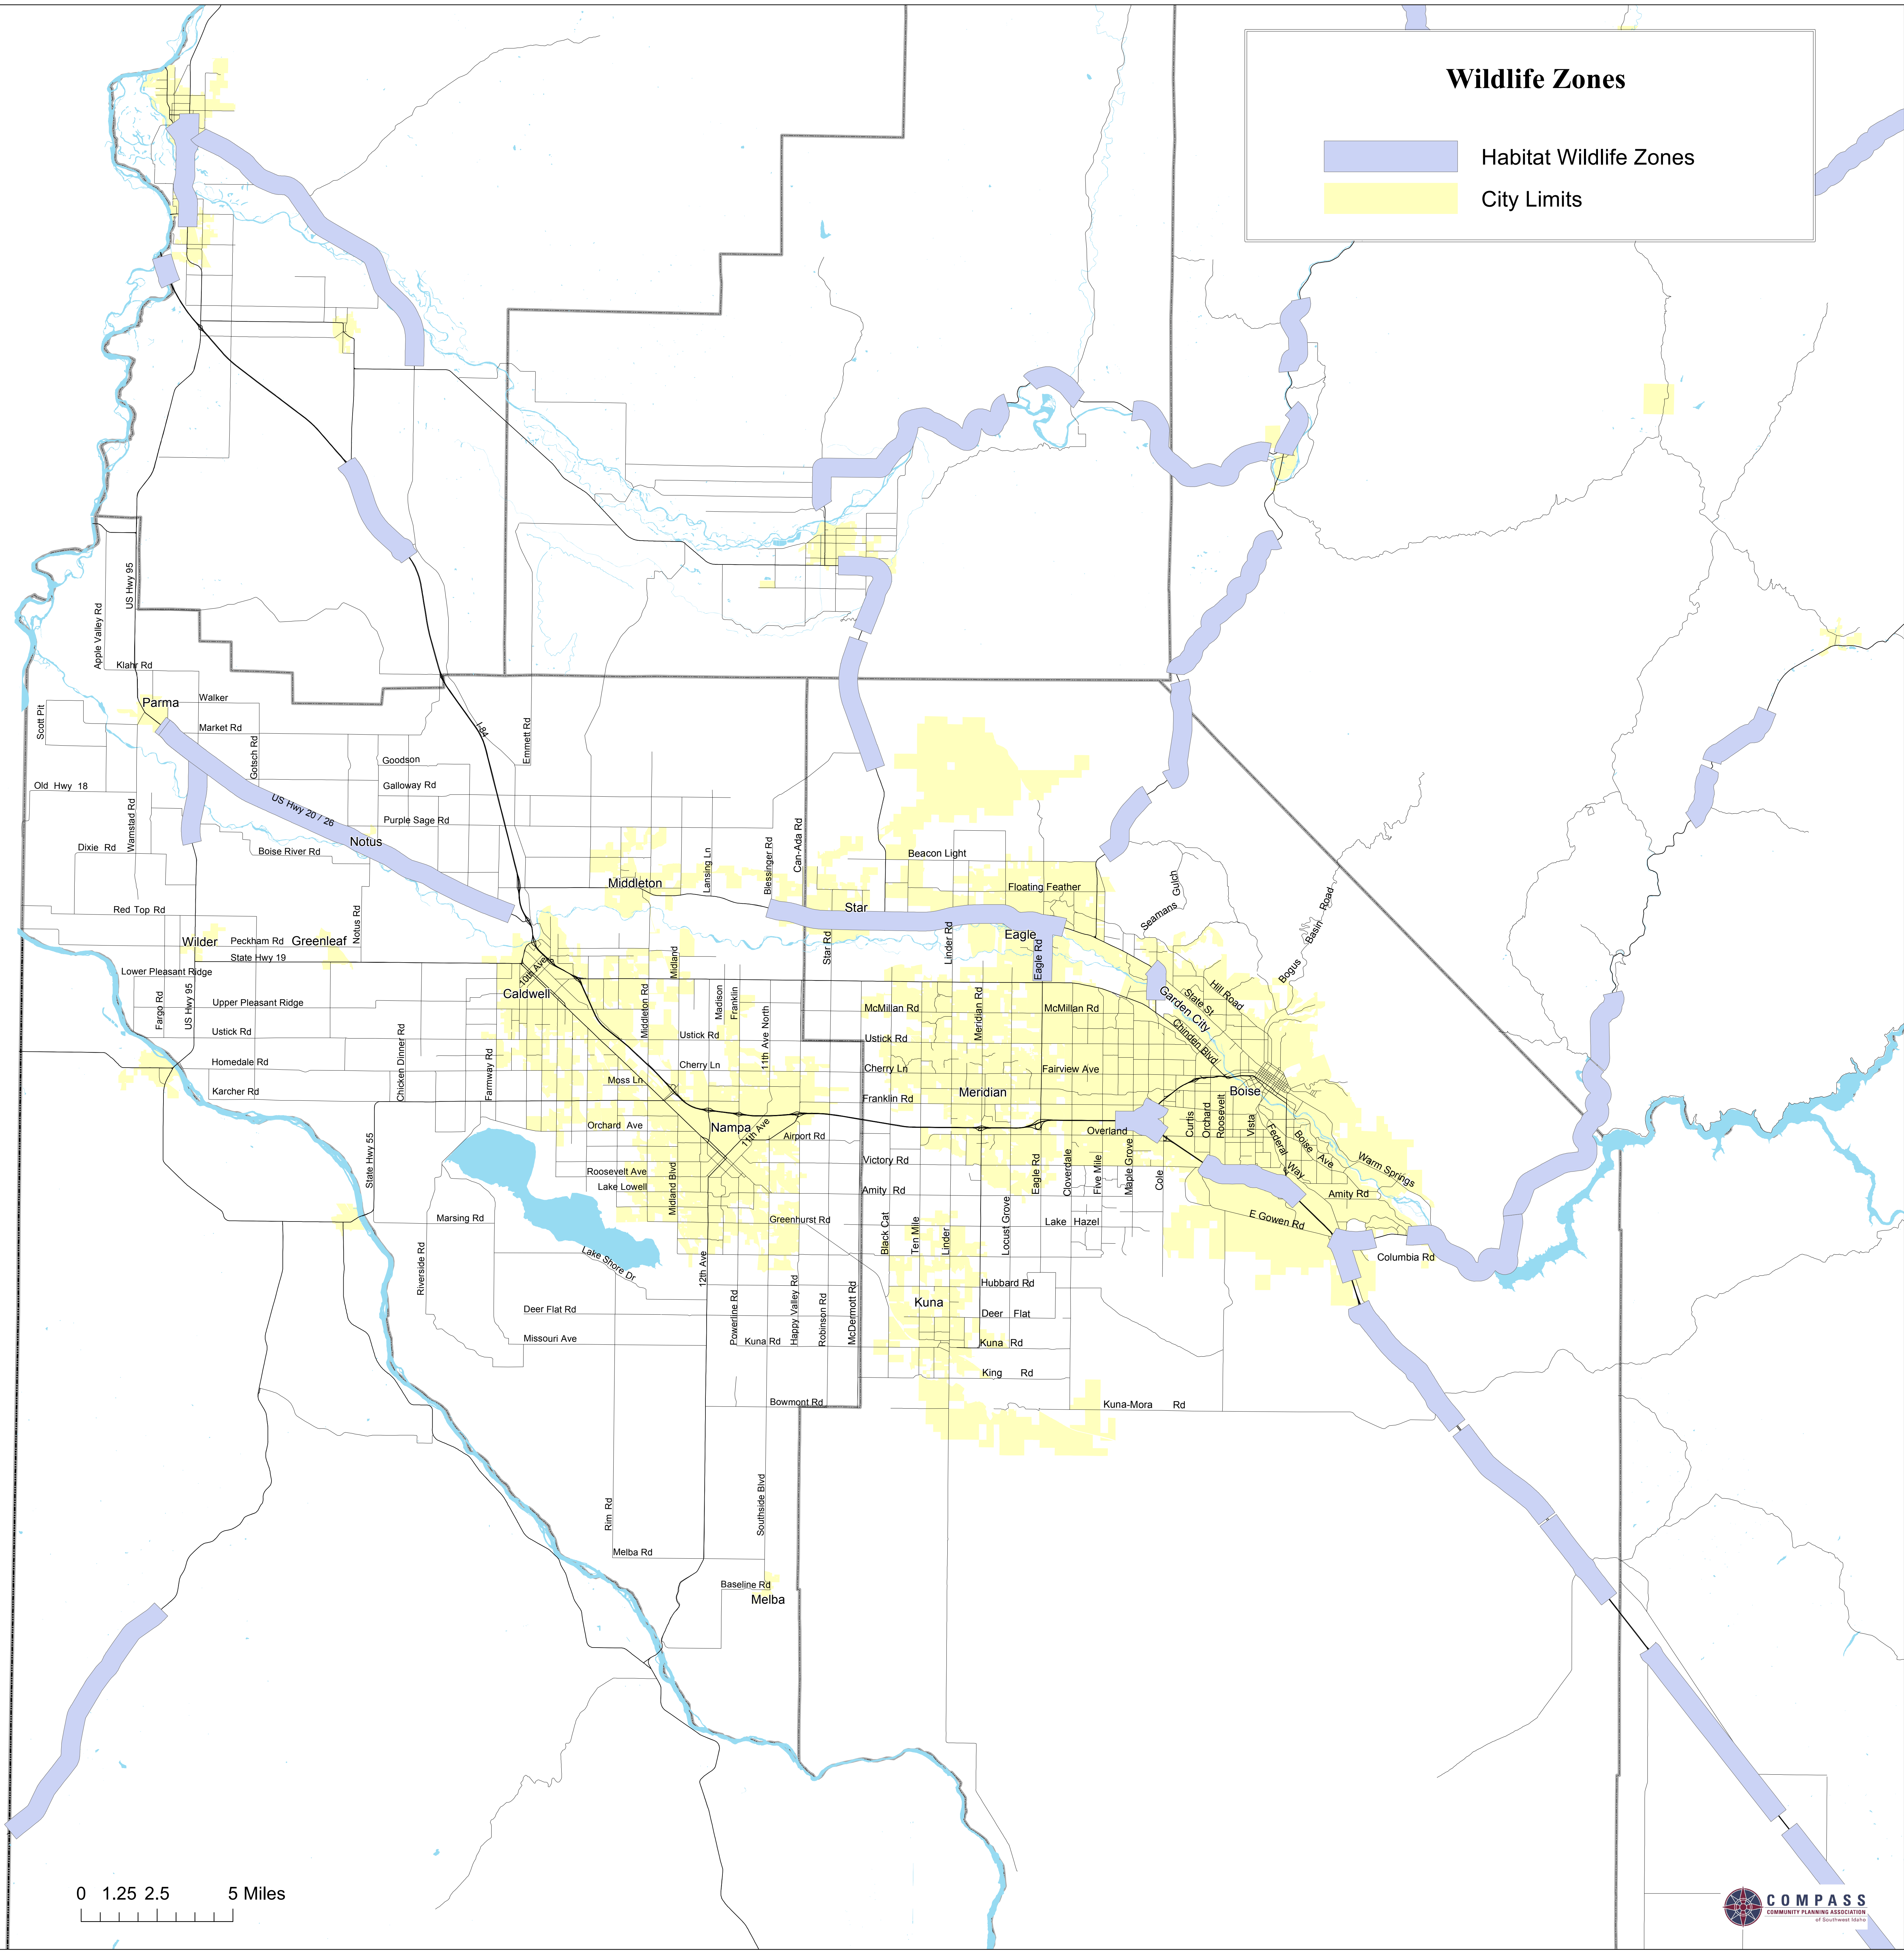

Wildlife Zones

-  Habitat Wildlife Zones
-  City Limits

0 1.25 2.5 5 Miles