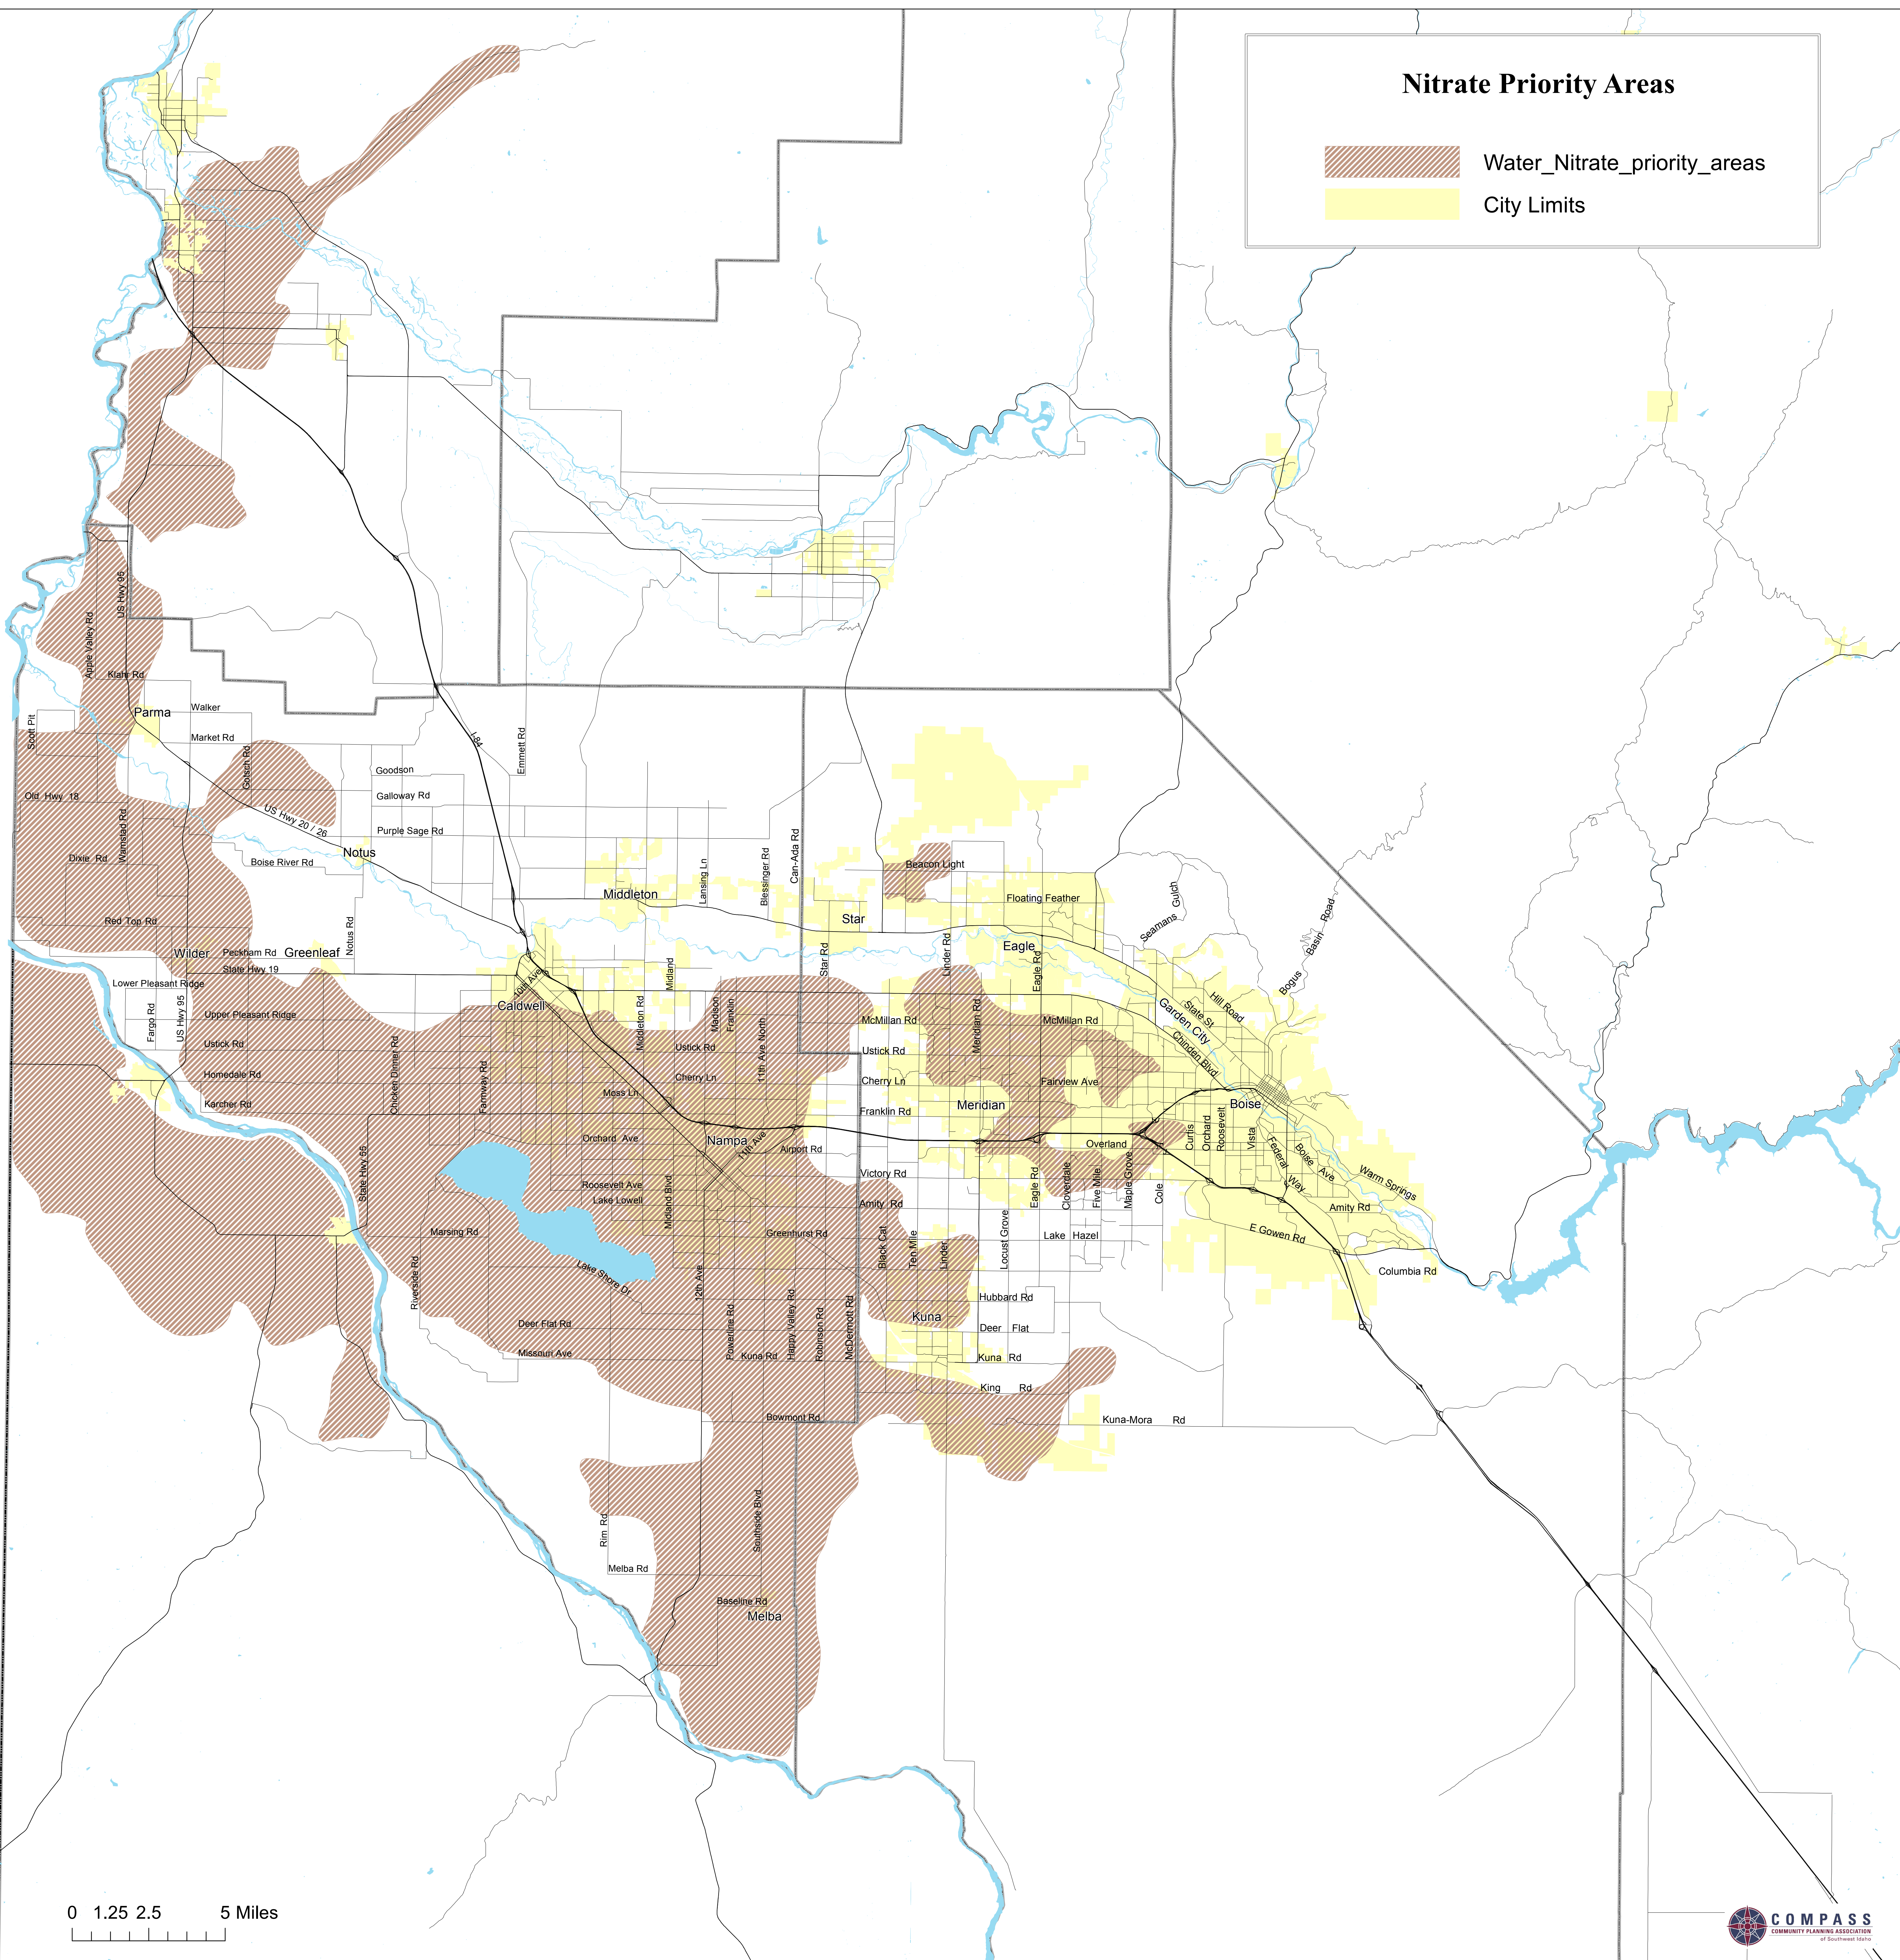

Nitrate Priority Areas

-  Water_Nitrate_priority_areas
-  City Limits

0 1.25 2.5 5 Miles