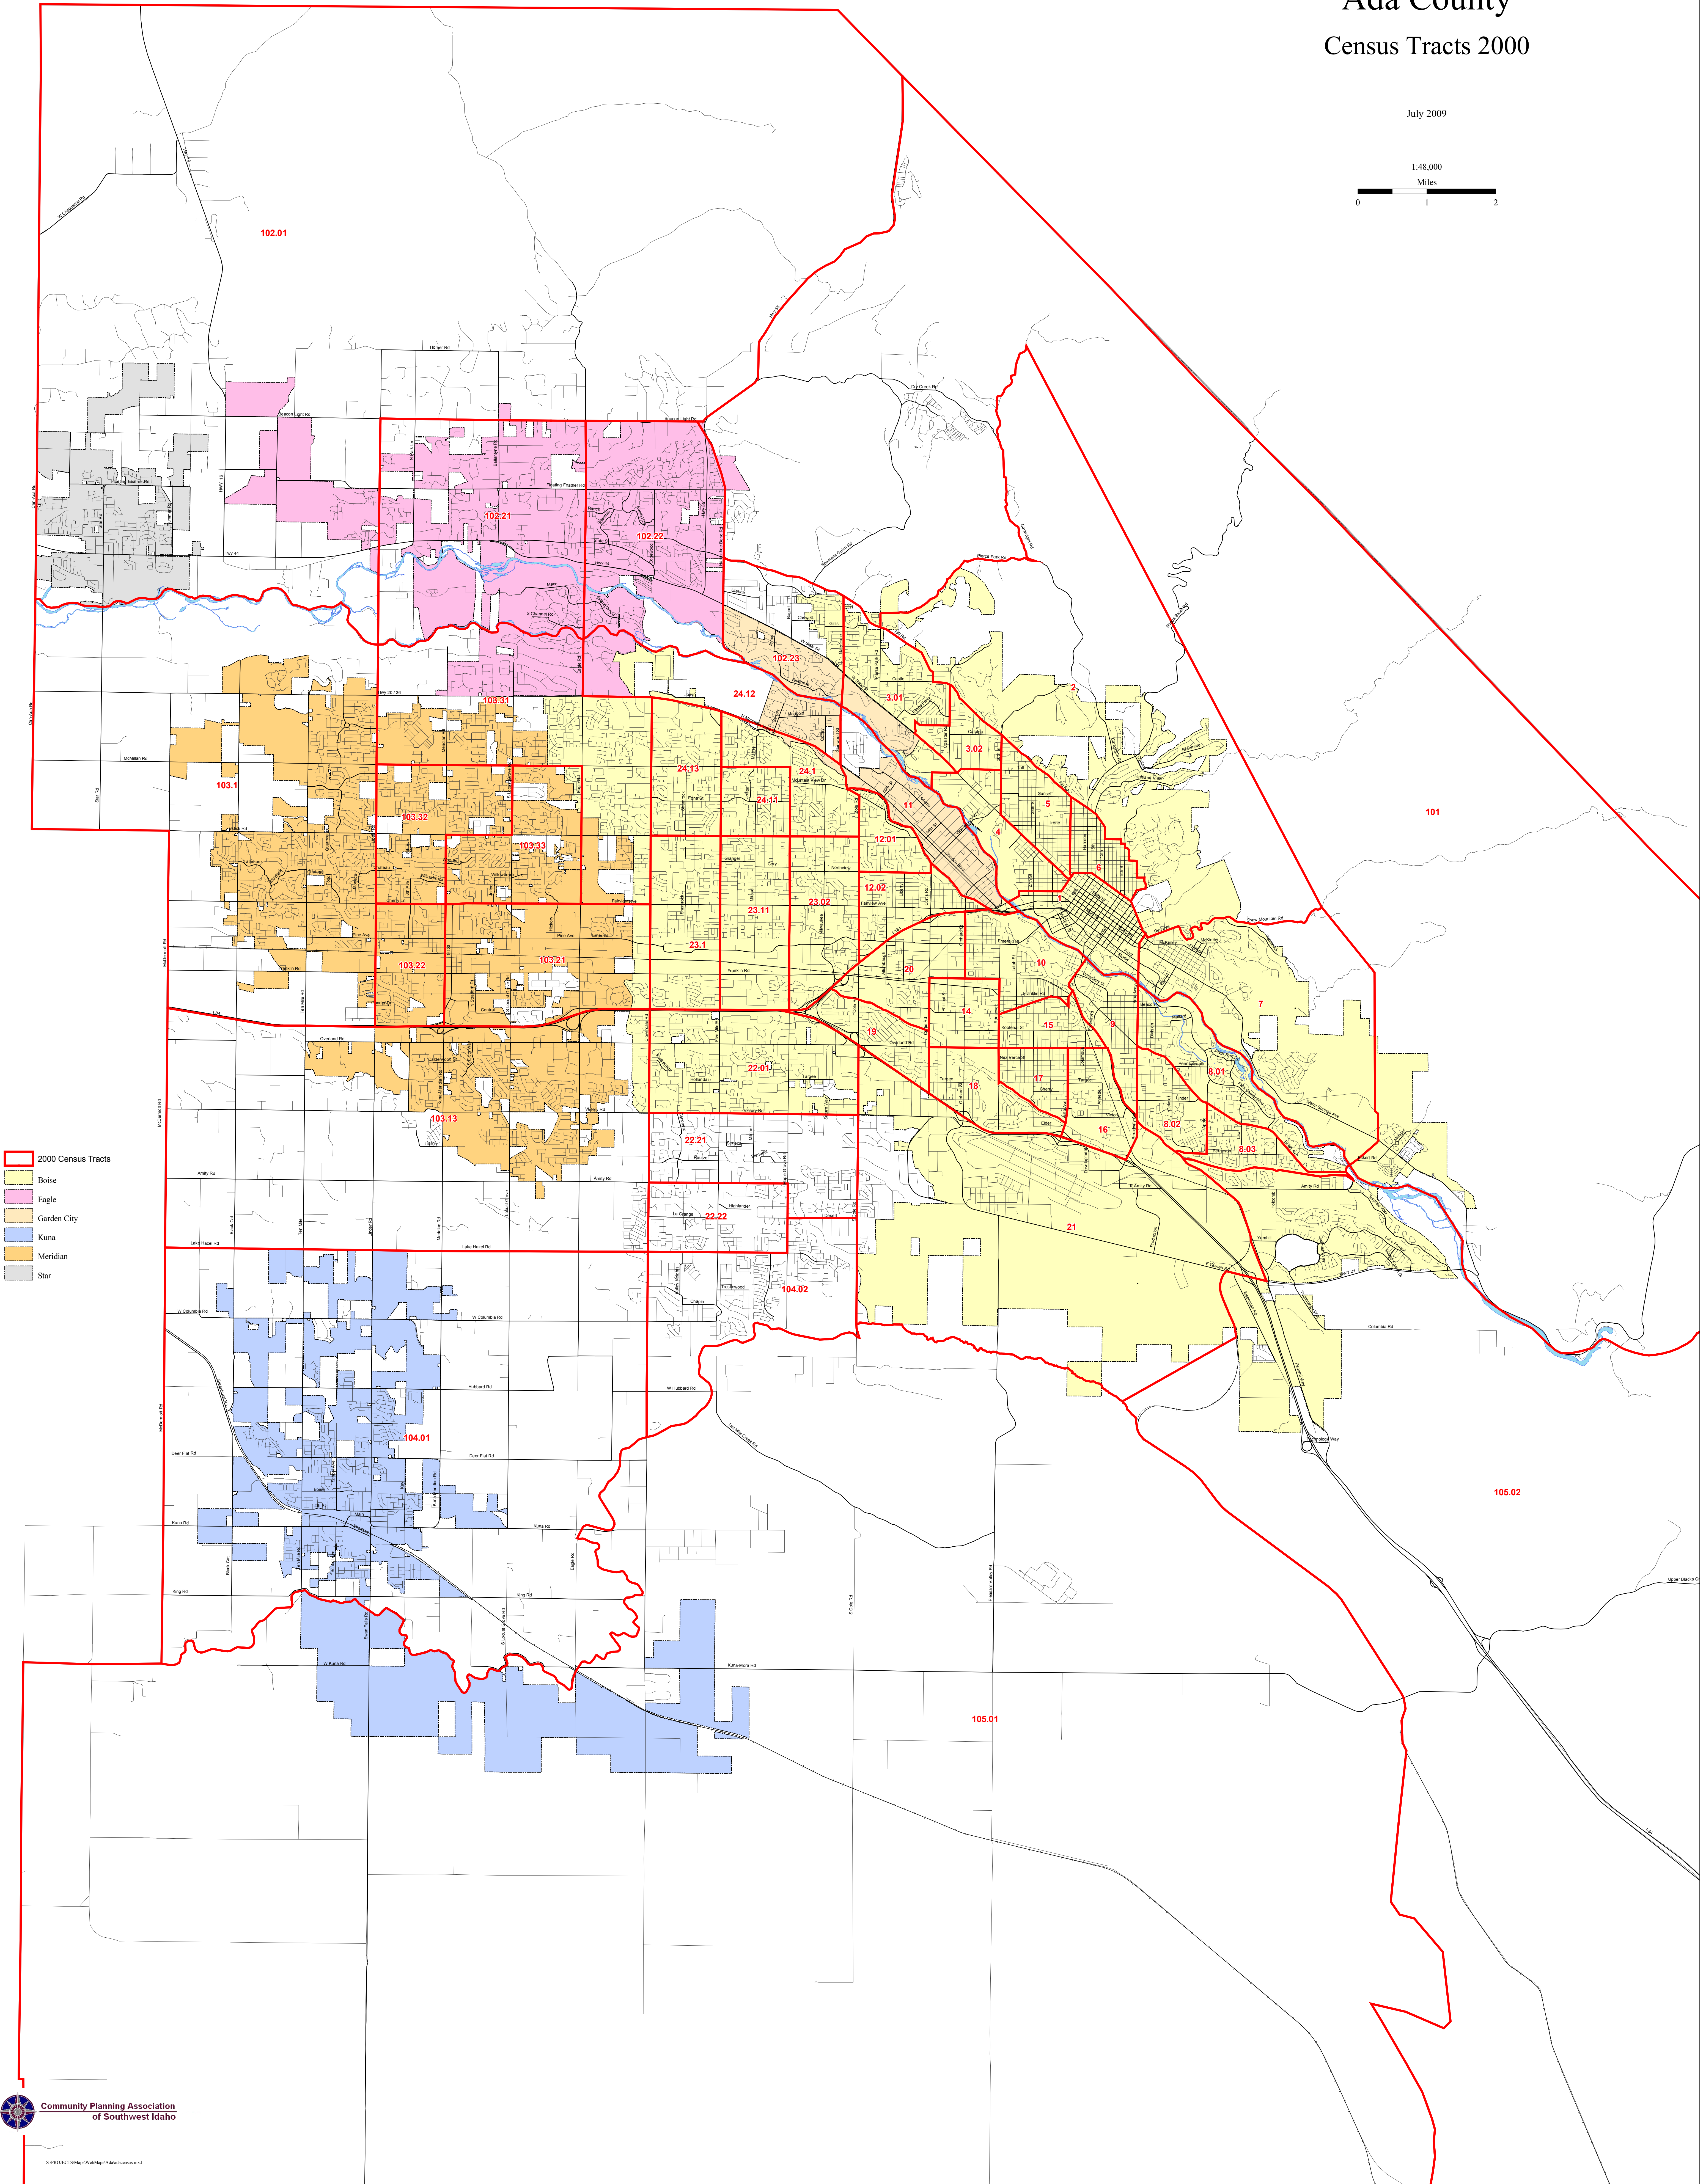

Ada County Census Tracts 2000

July 2009

- 2000 Census Tracts
- Boise
- Eagle
- Garden City
- Kuna
- Meridian
- Star