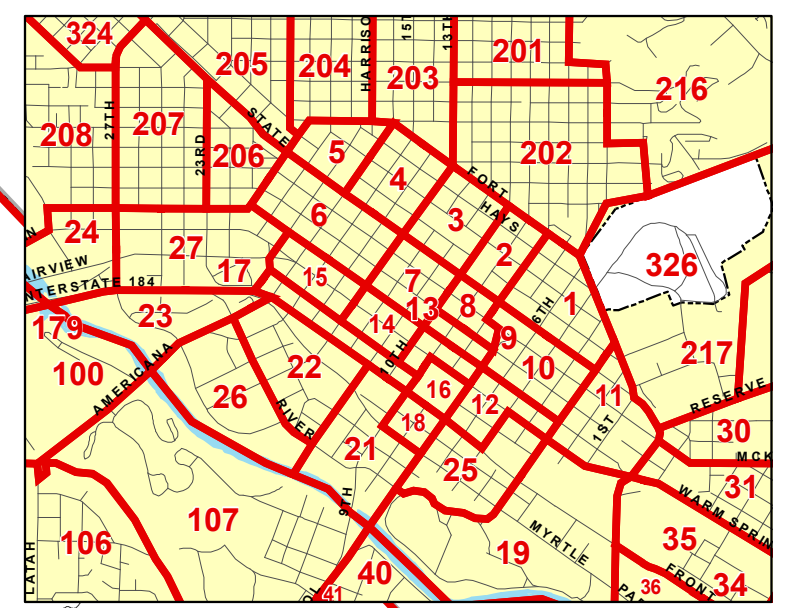

Ada County Traffic Analysis Zones

July 2009

Downtown Boise Inset