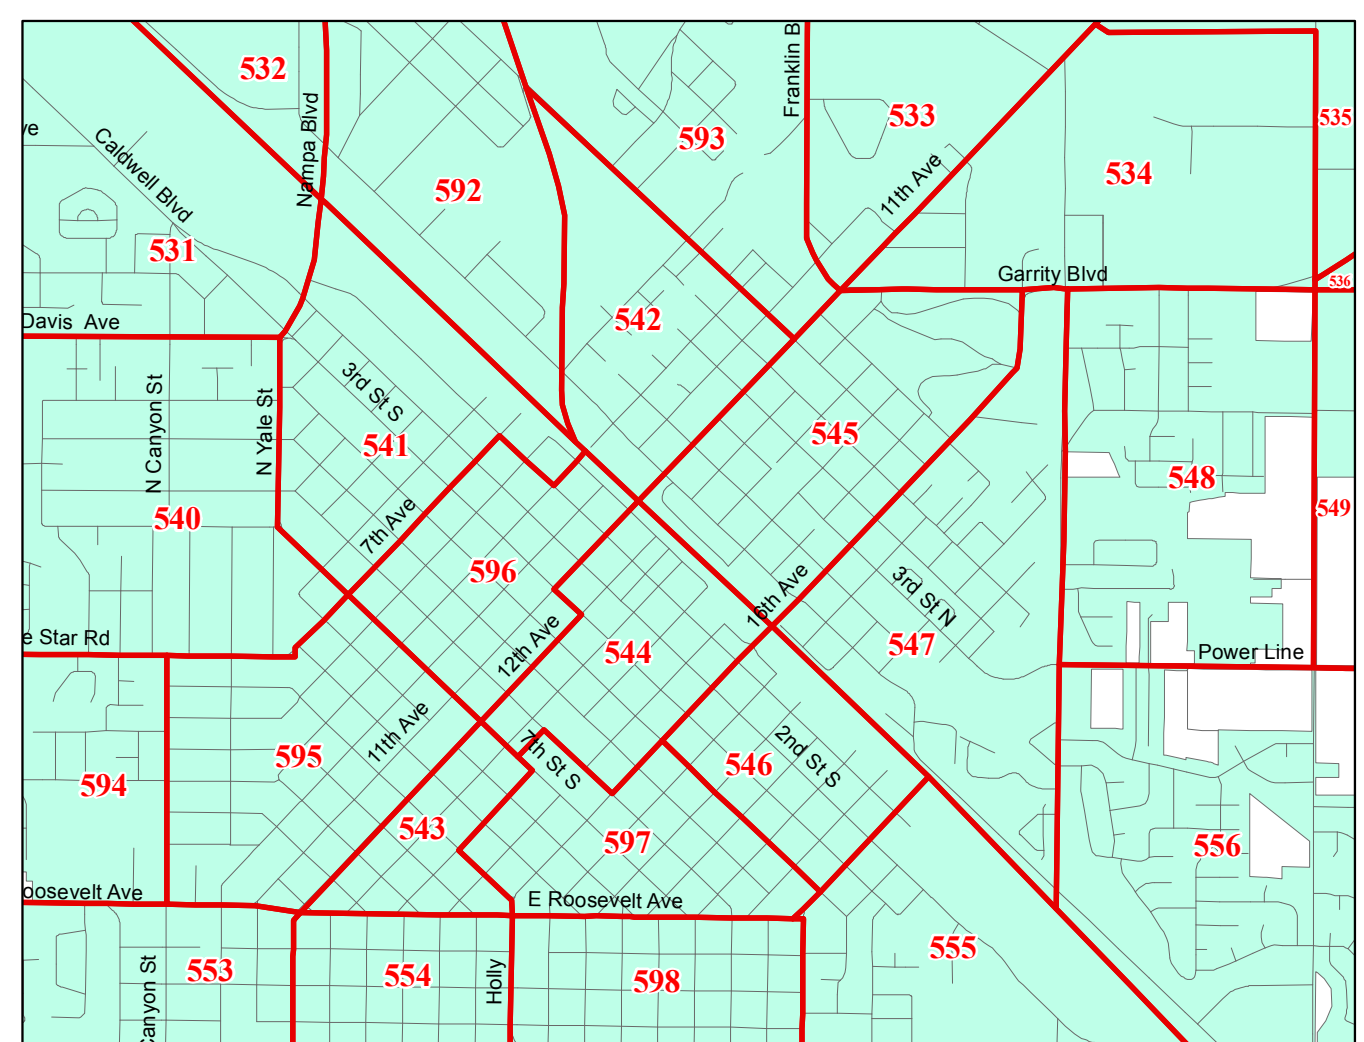

# Canyon County Traffic Analysis Zones

July 2009

1 inch = 1 miles

Downtown Caldwell Inset

1:24,000

Downtown Nampa Inset

- cantaz02
- County Boundary
- canlimits**
- City Limits**
- Caldwell
- Greenleaf
- Melba
- Middleton
- Nampa
- Notus
- Parma
- Wilder
- Star