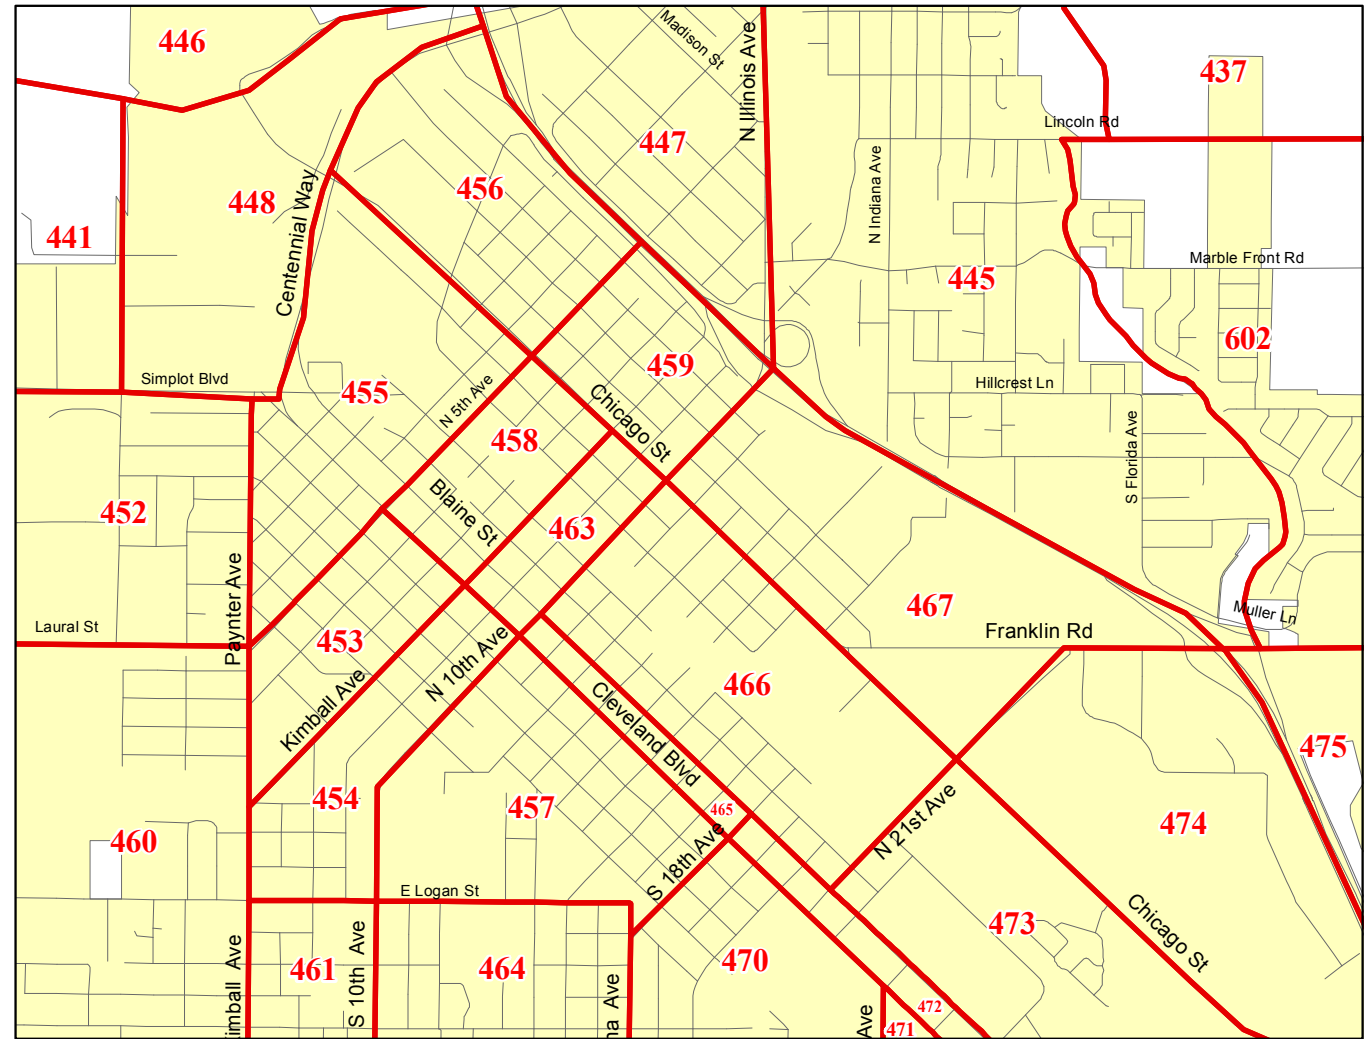

# Canyon County Traffic Analysis Zones

July 2009

1 inch = 1 miles

Downtown Caldwell Inset

1:24,000

Downtown Nampa Inset

- cantaz02
- County Boundary
- canlimits**
- City Limits**
- Caldwell
- Greenleaf
- Melba
- Middleton
- Nampa
- Notus
- Parma
- Wilder
- Star