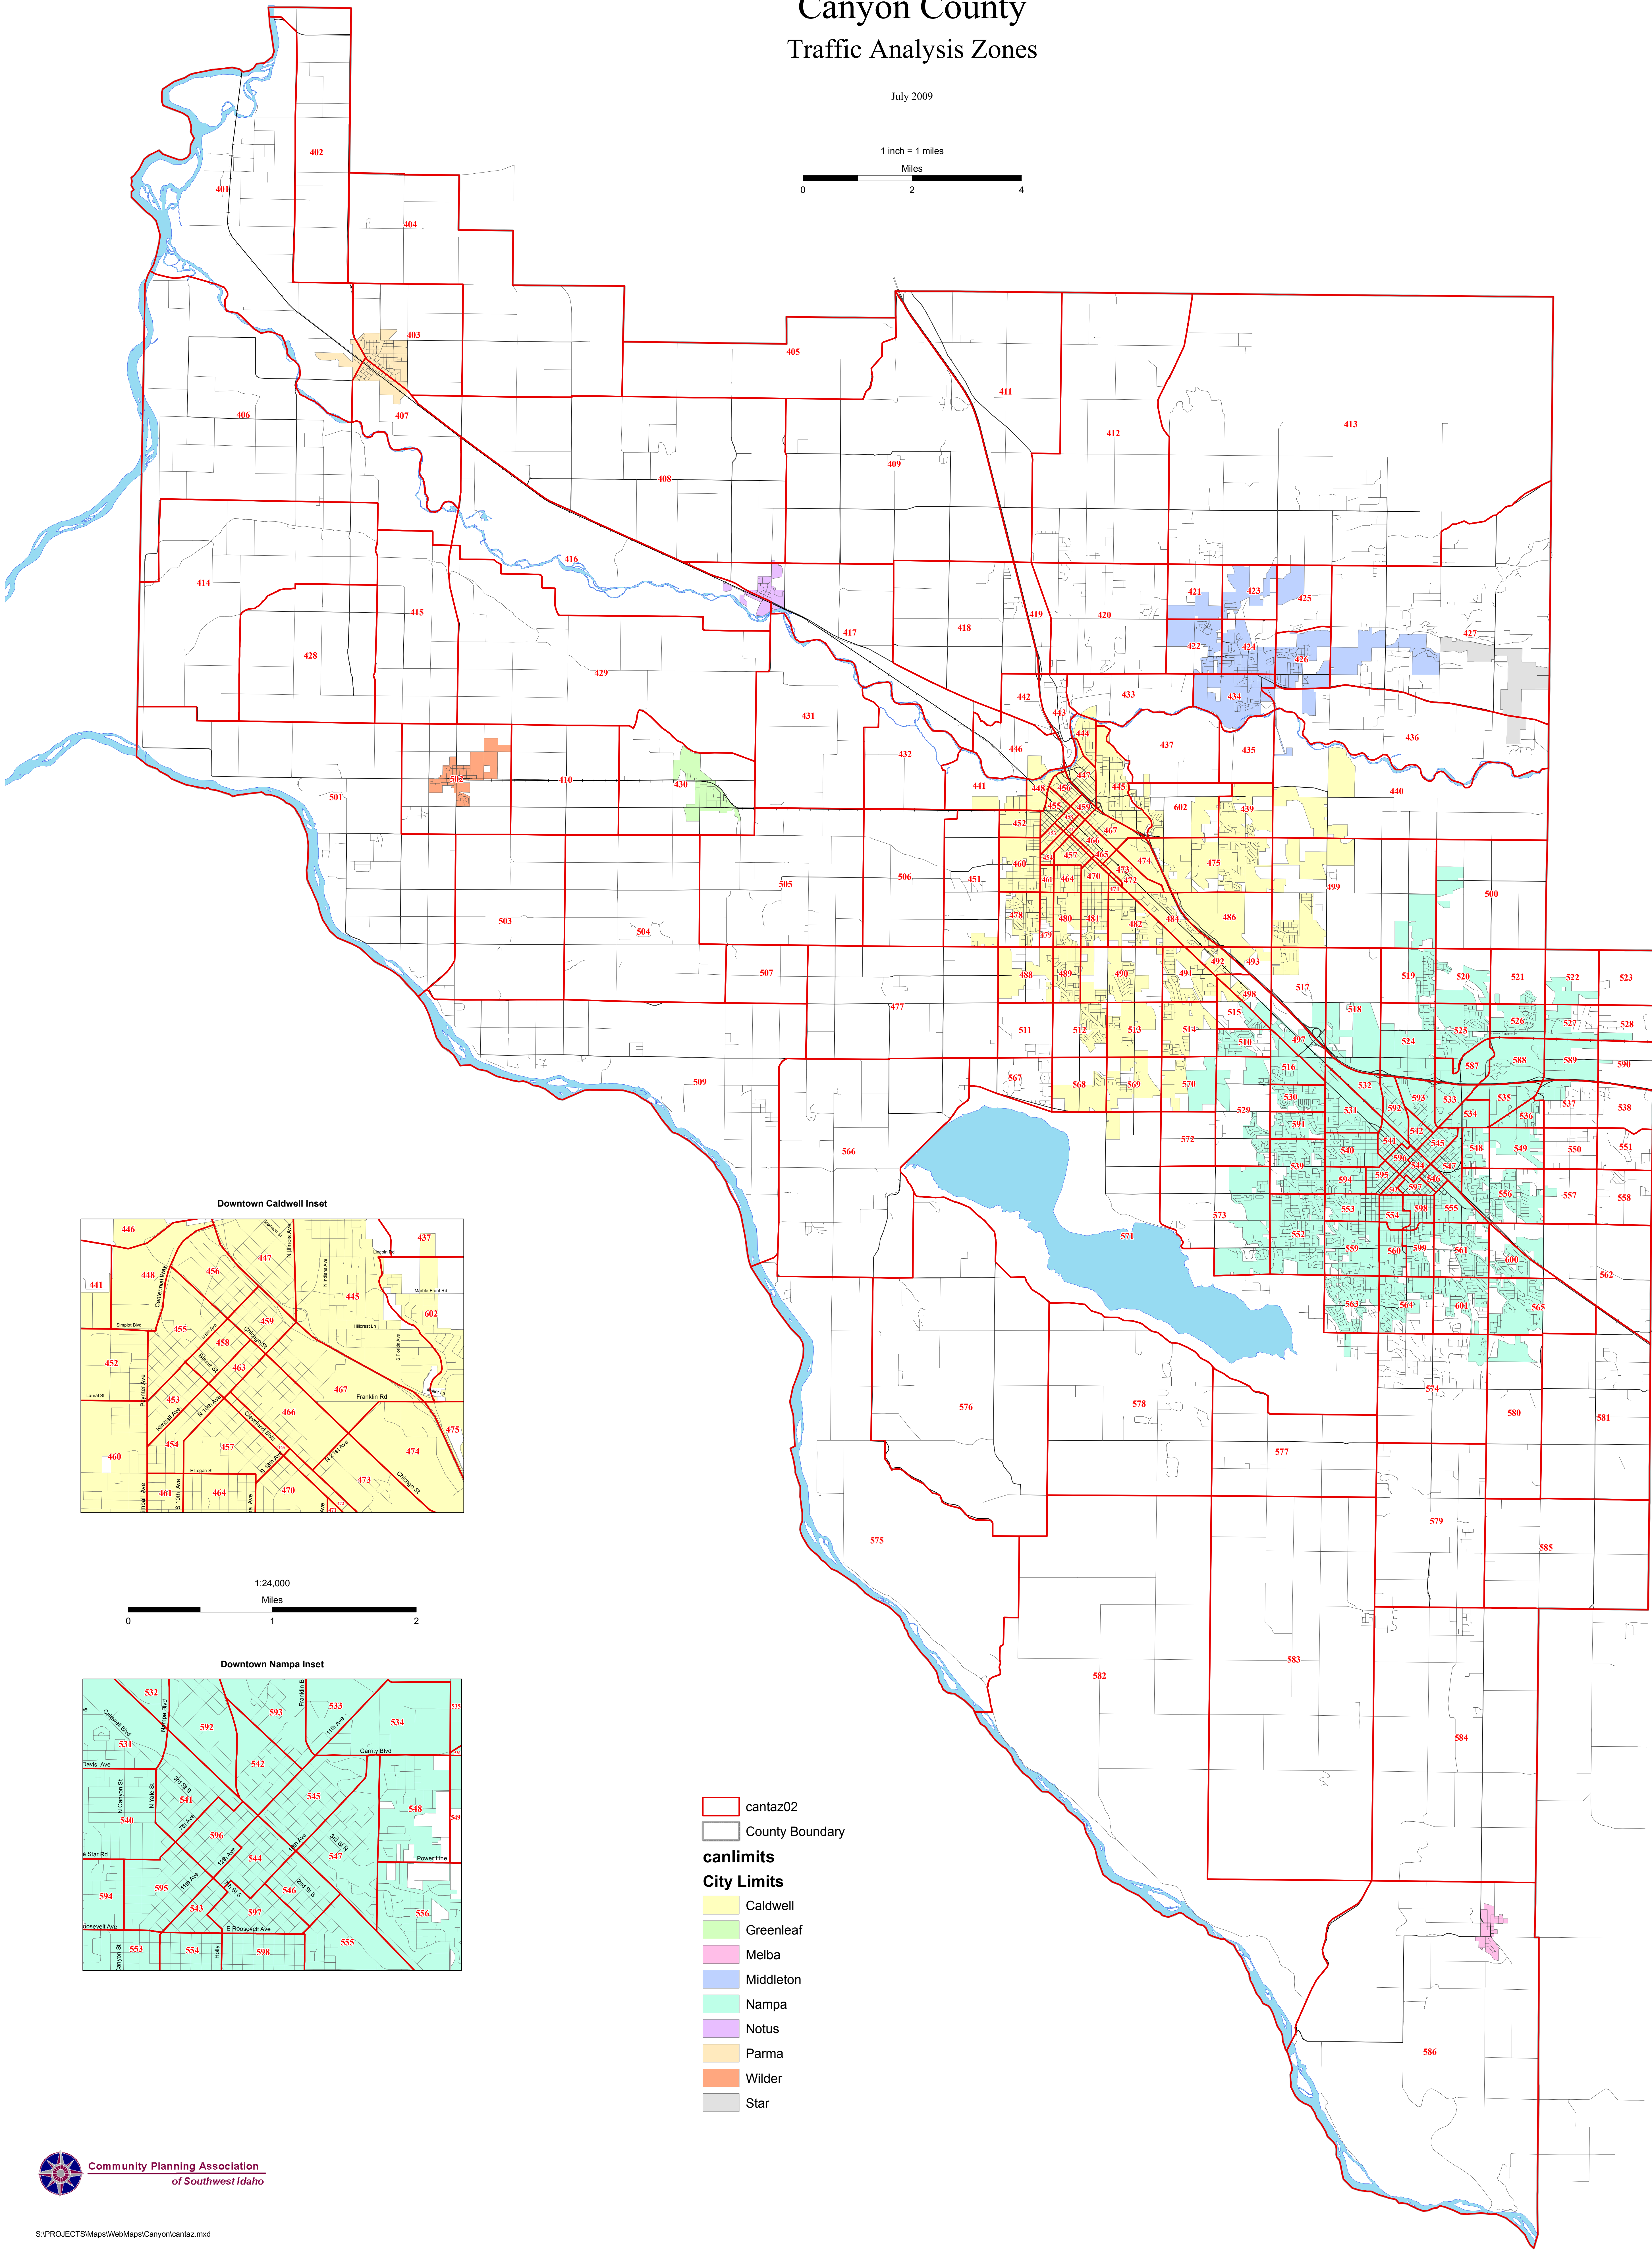

# Canyon County Traffic Analysis Zones

July 2009

1 inch = 1 miles

Downtown Caldwell Inset

1:24,000

Downtown Nampa Inset

- cantaz02
- County Boundary
- canlimits**
- City Limits**
- Caldwell
- Greenleaf
- Melba
- Middleton
- Nampa
- Notus
- Parma
- Wilder
- Star