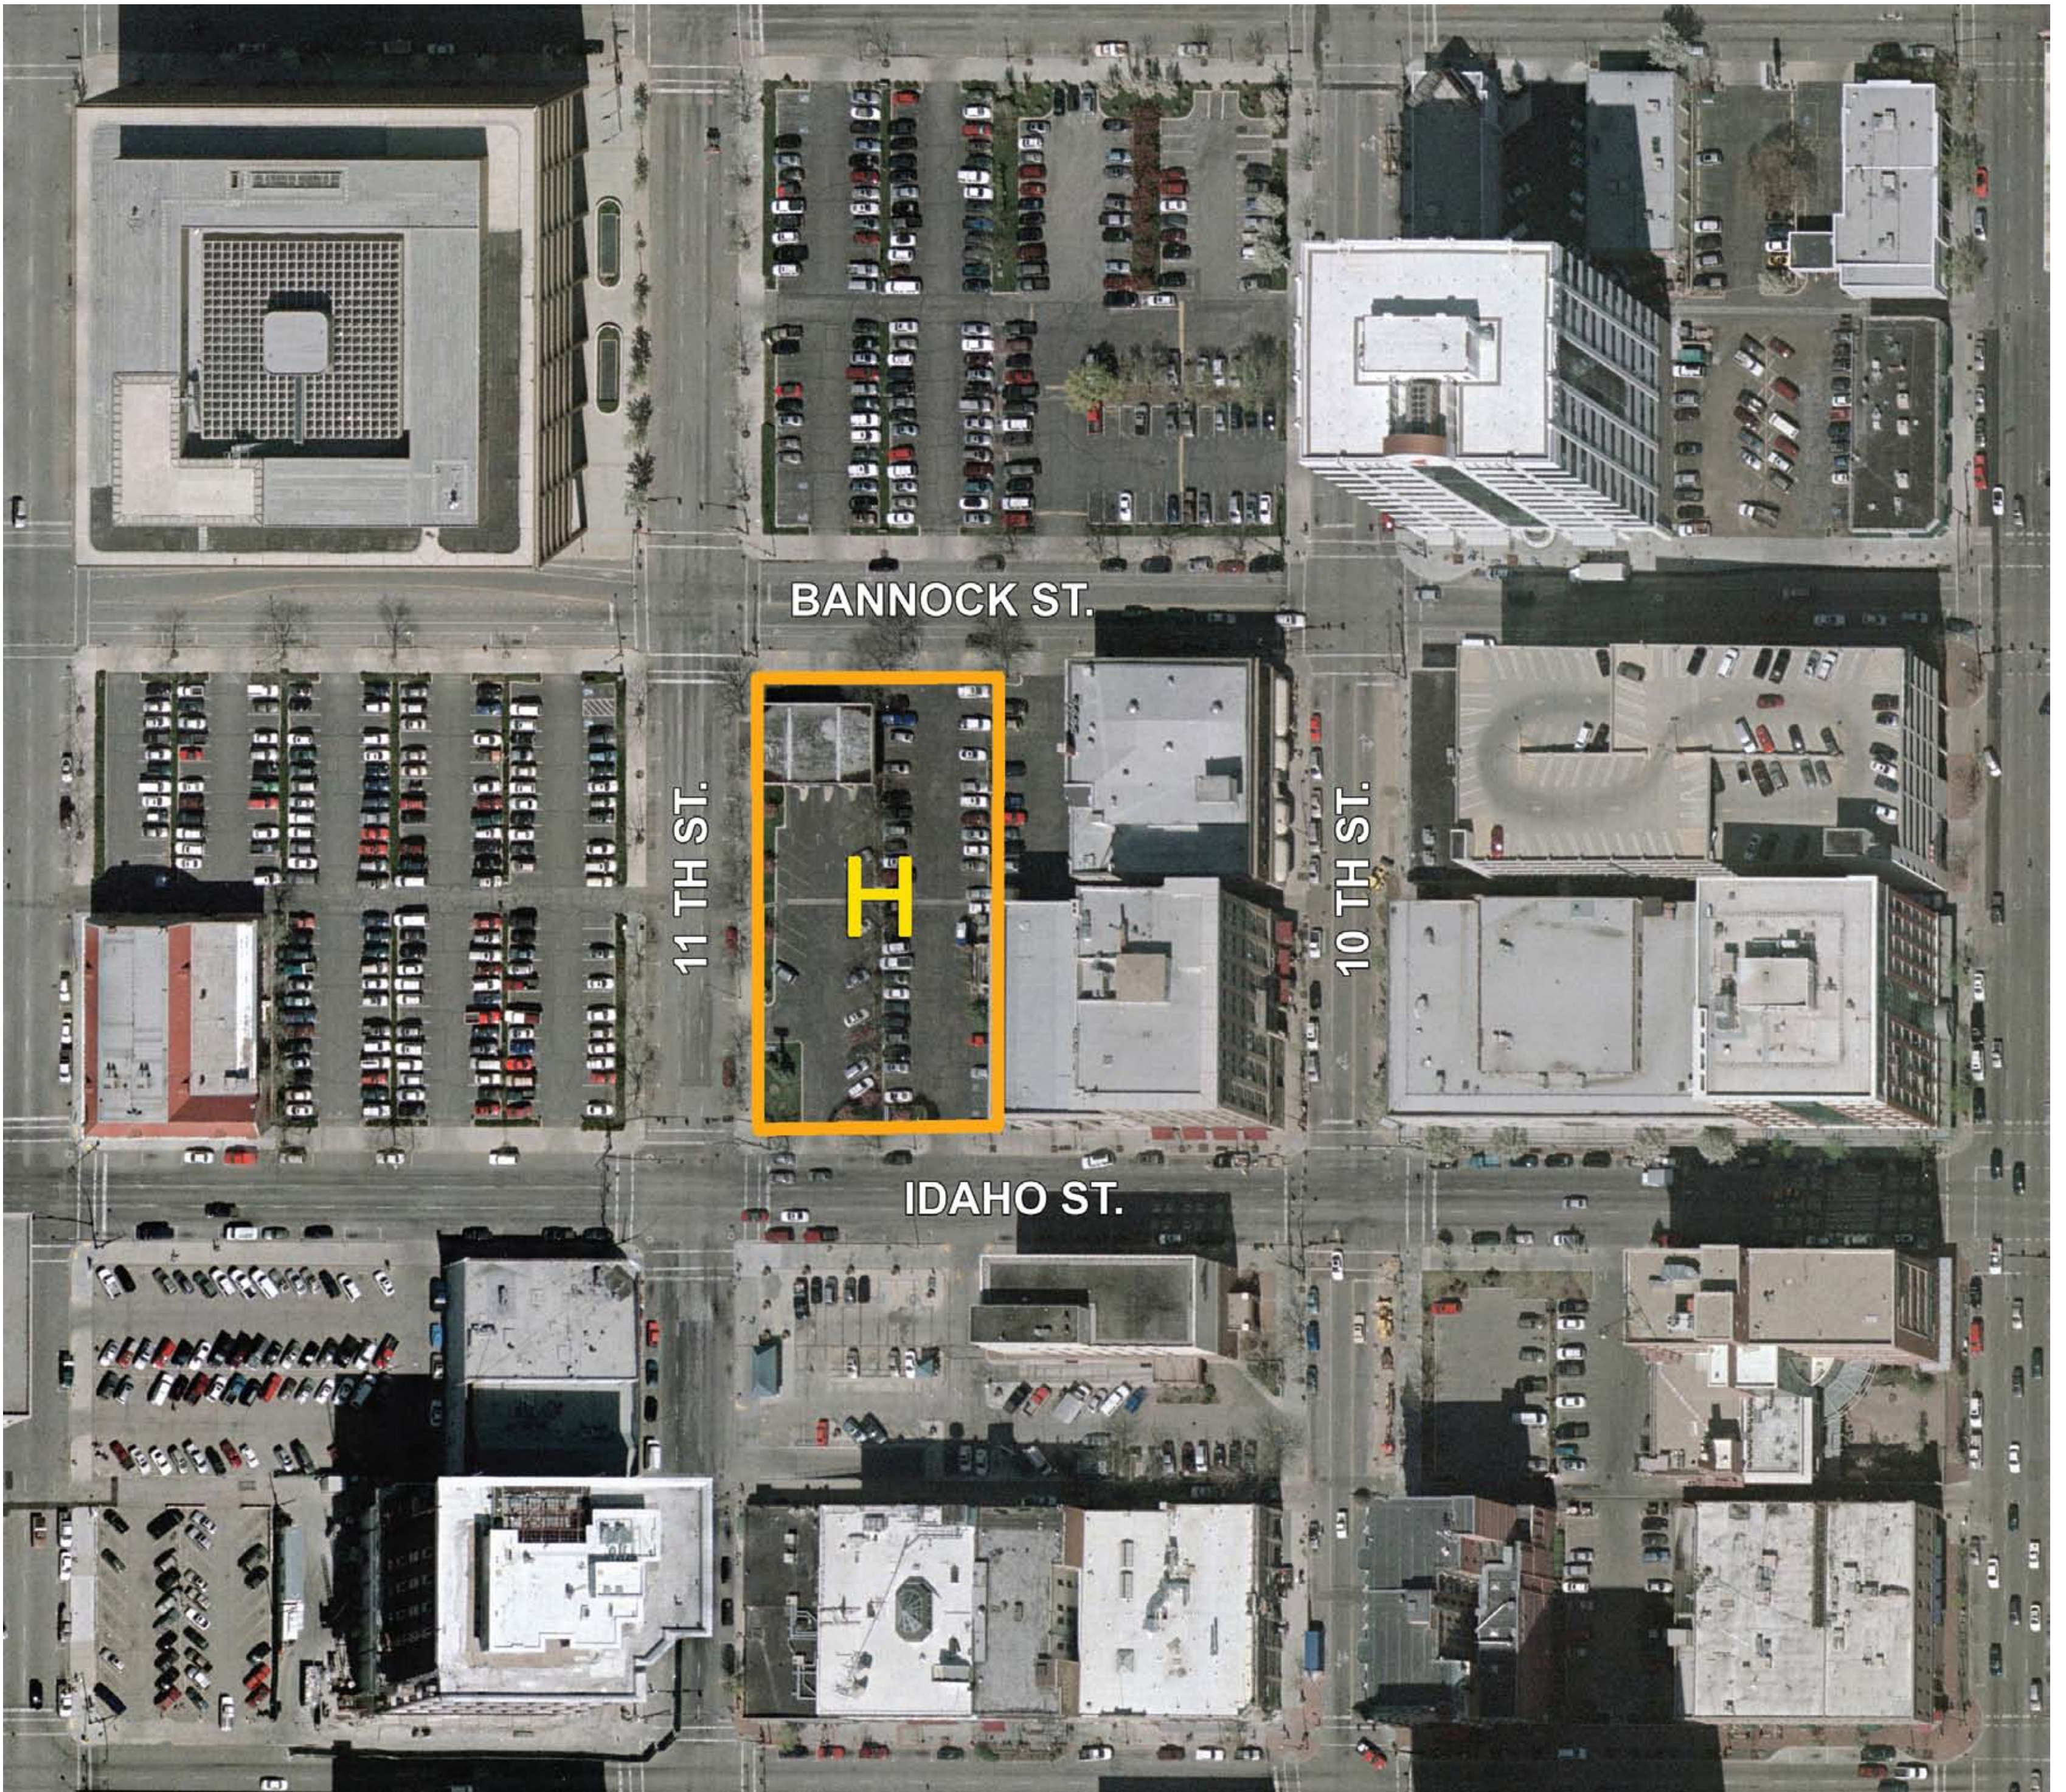

Site H

A half city block on the east side of 11th Street between Bannock and Idaho streets.