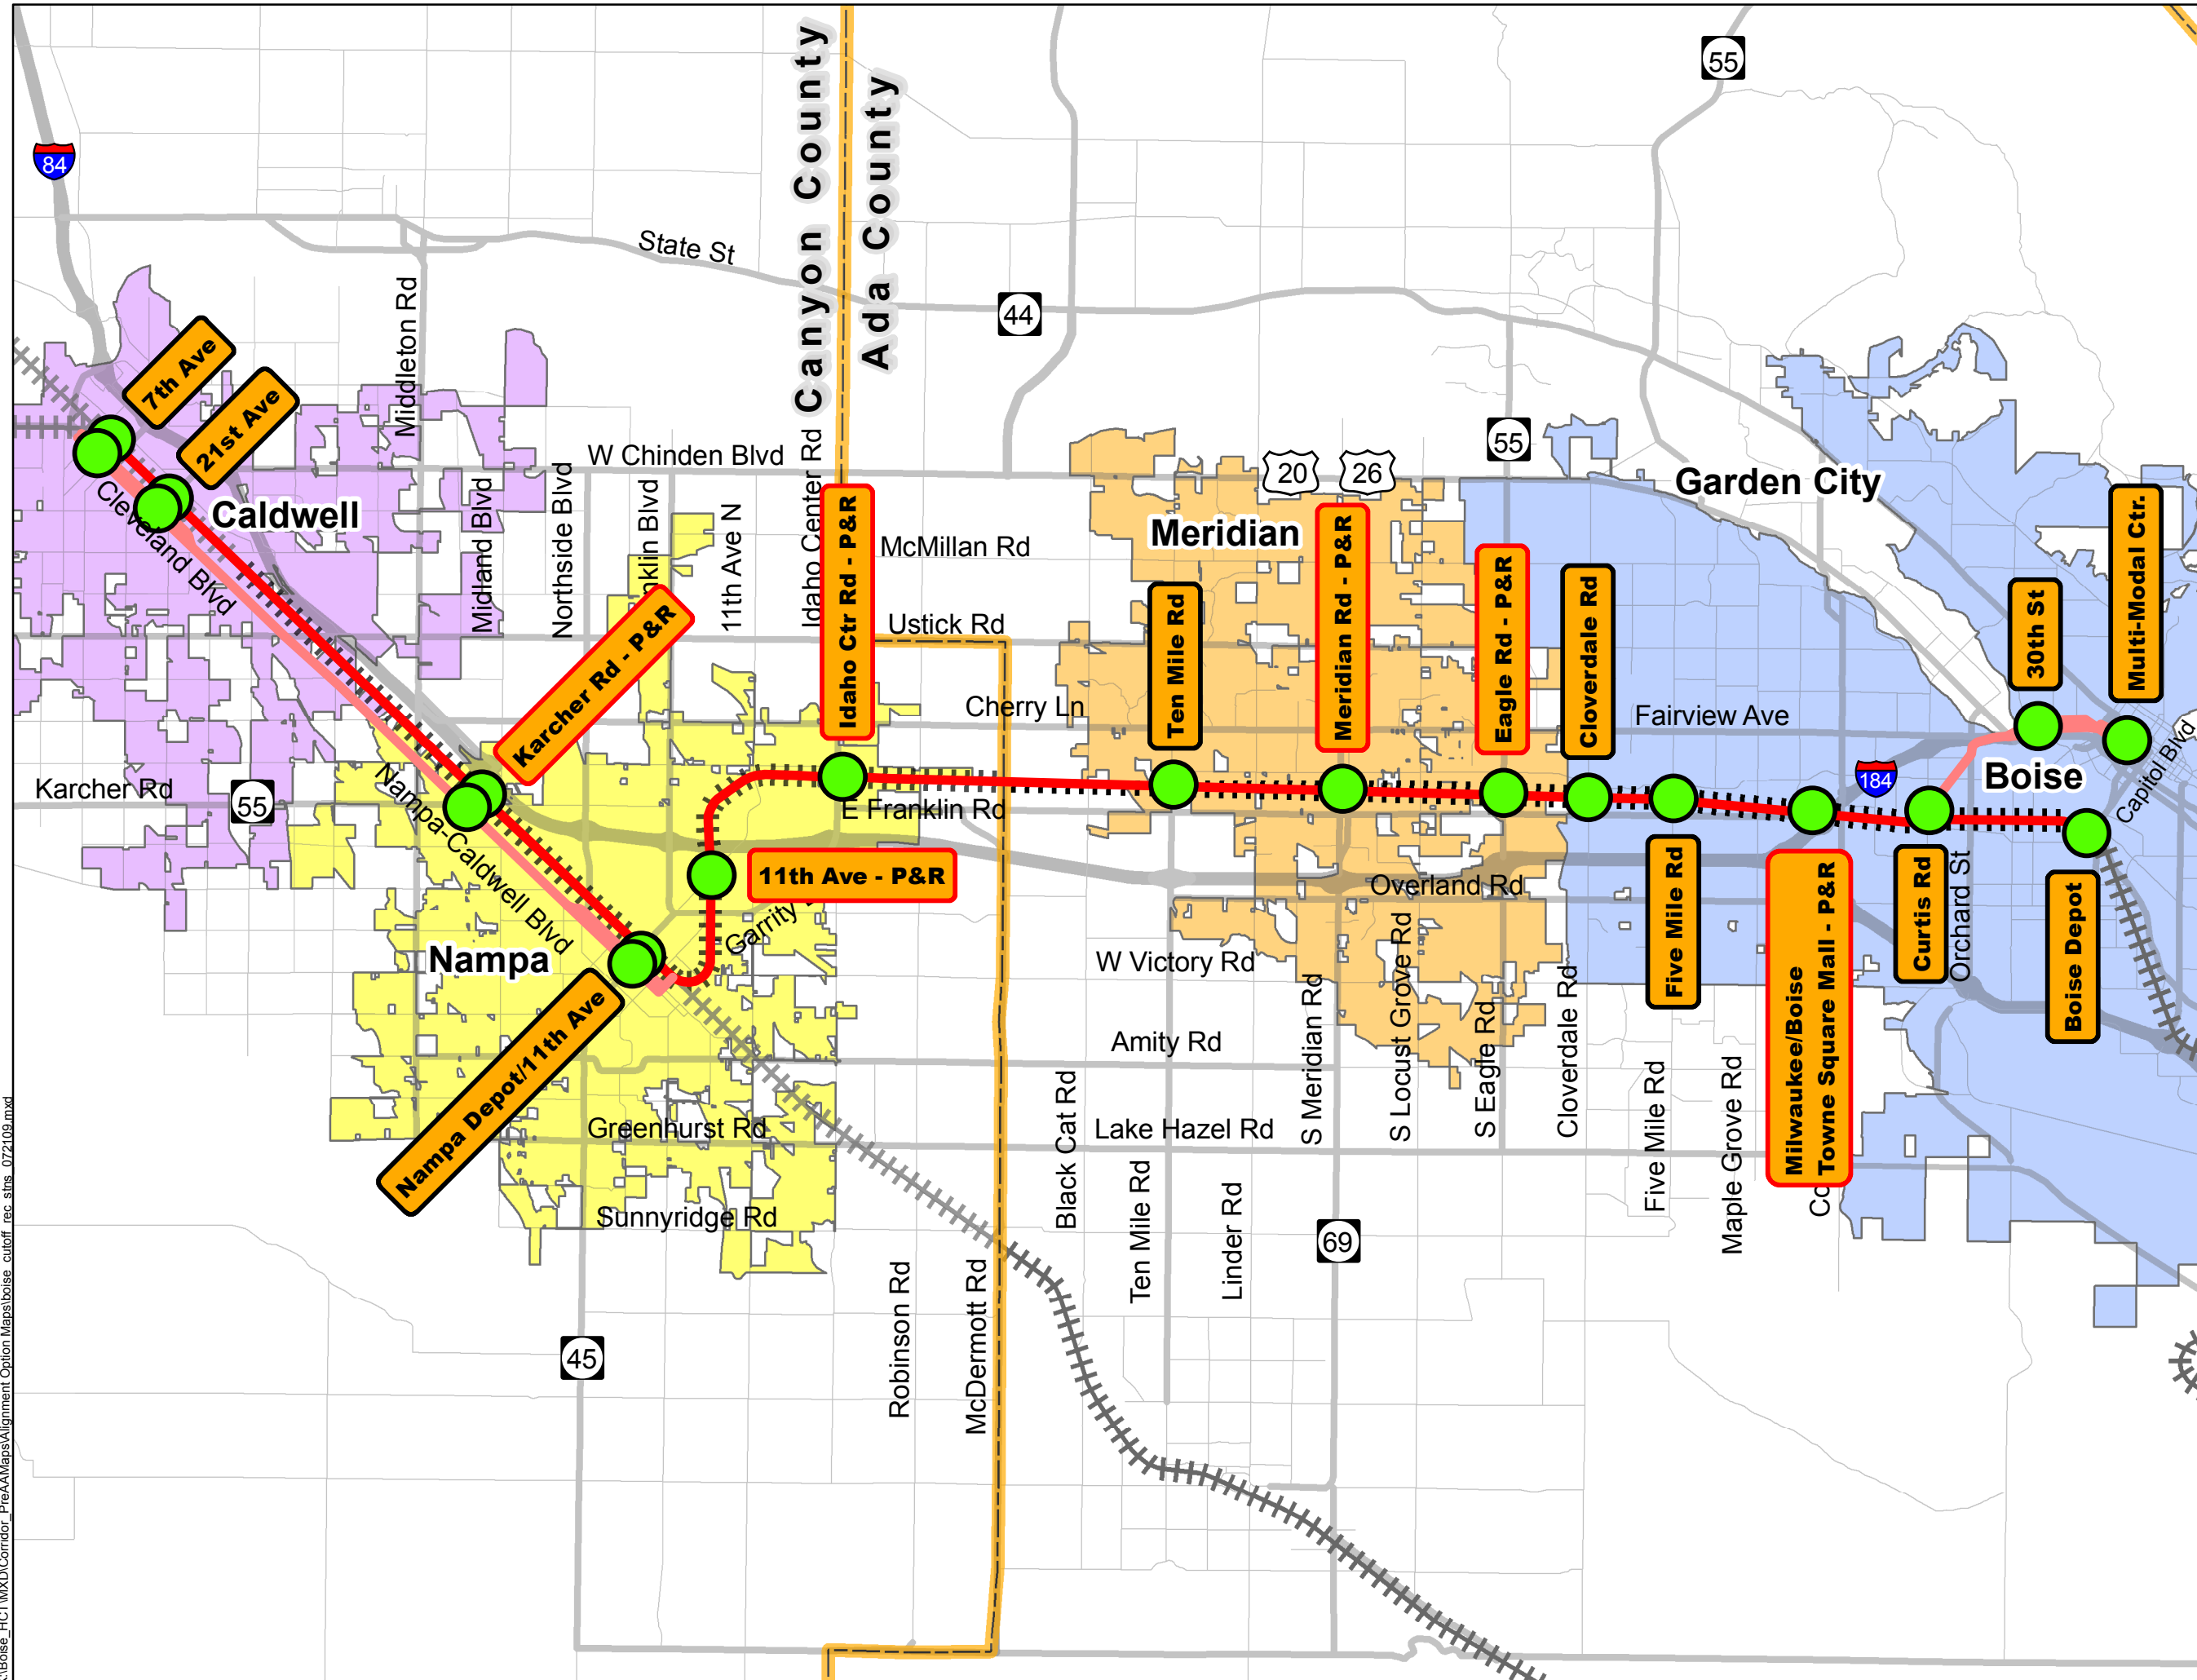

Boise Cutoff Alignment

Recommended Station Locations for Modeling

Legend

-  Commuter Rail Option
-  BRT and LRT Options
-  Recommended Station Locations for Modeling
-  County boundary
-  Railroad

K:\Boise_HCT\Map\Alignment Option Maps\boise_cutoff_rec_stns_072109.mxd