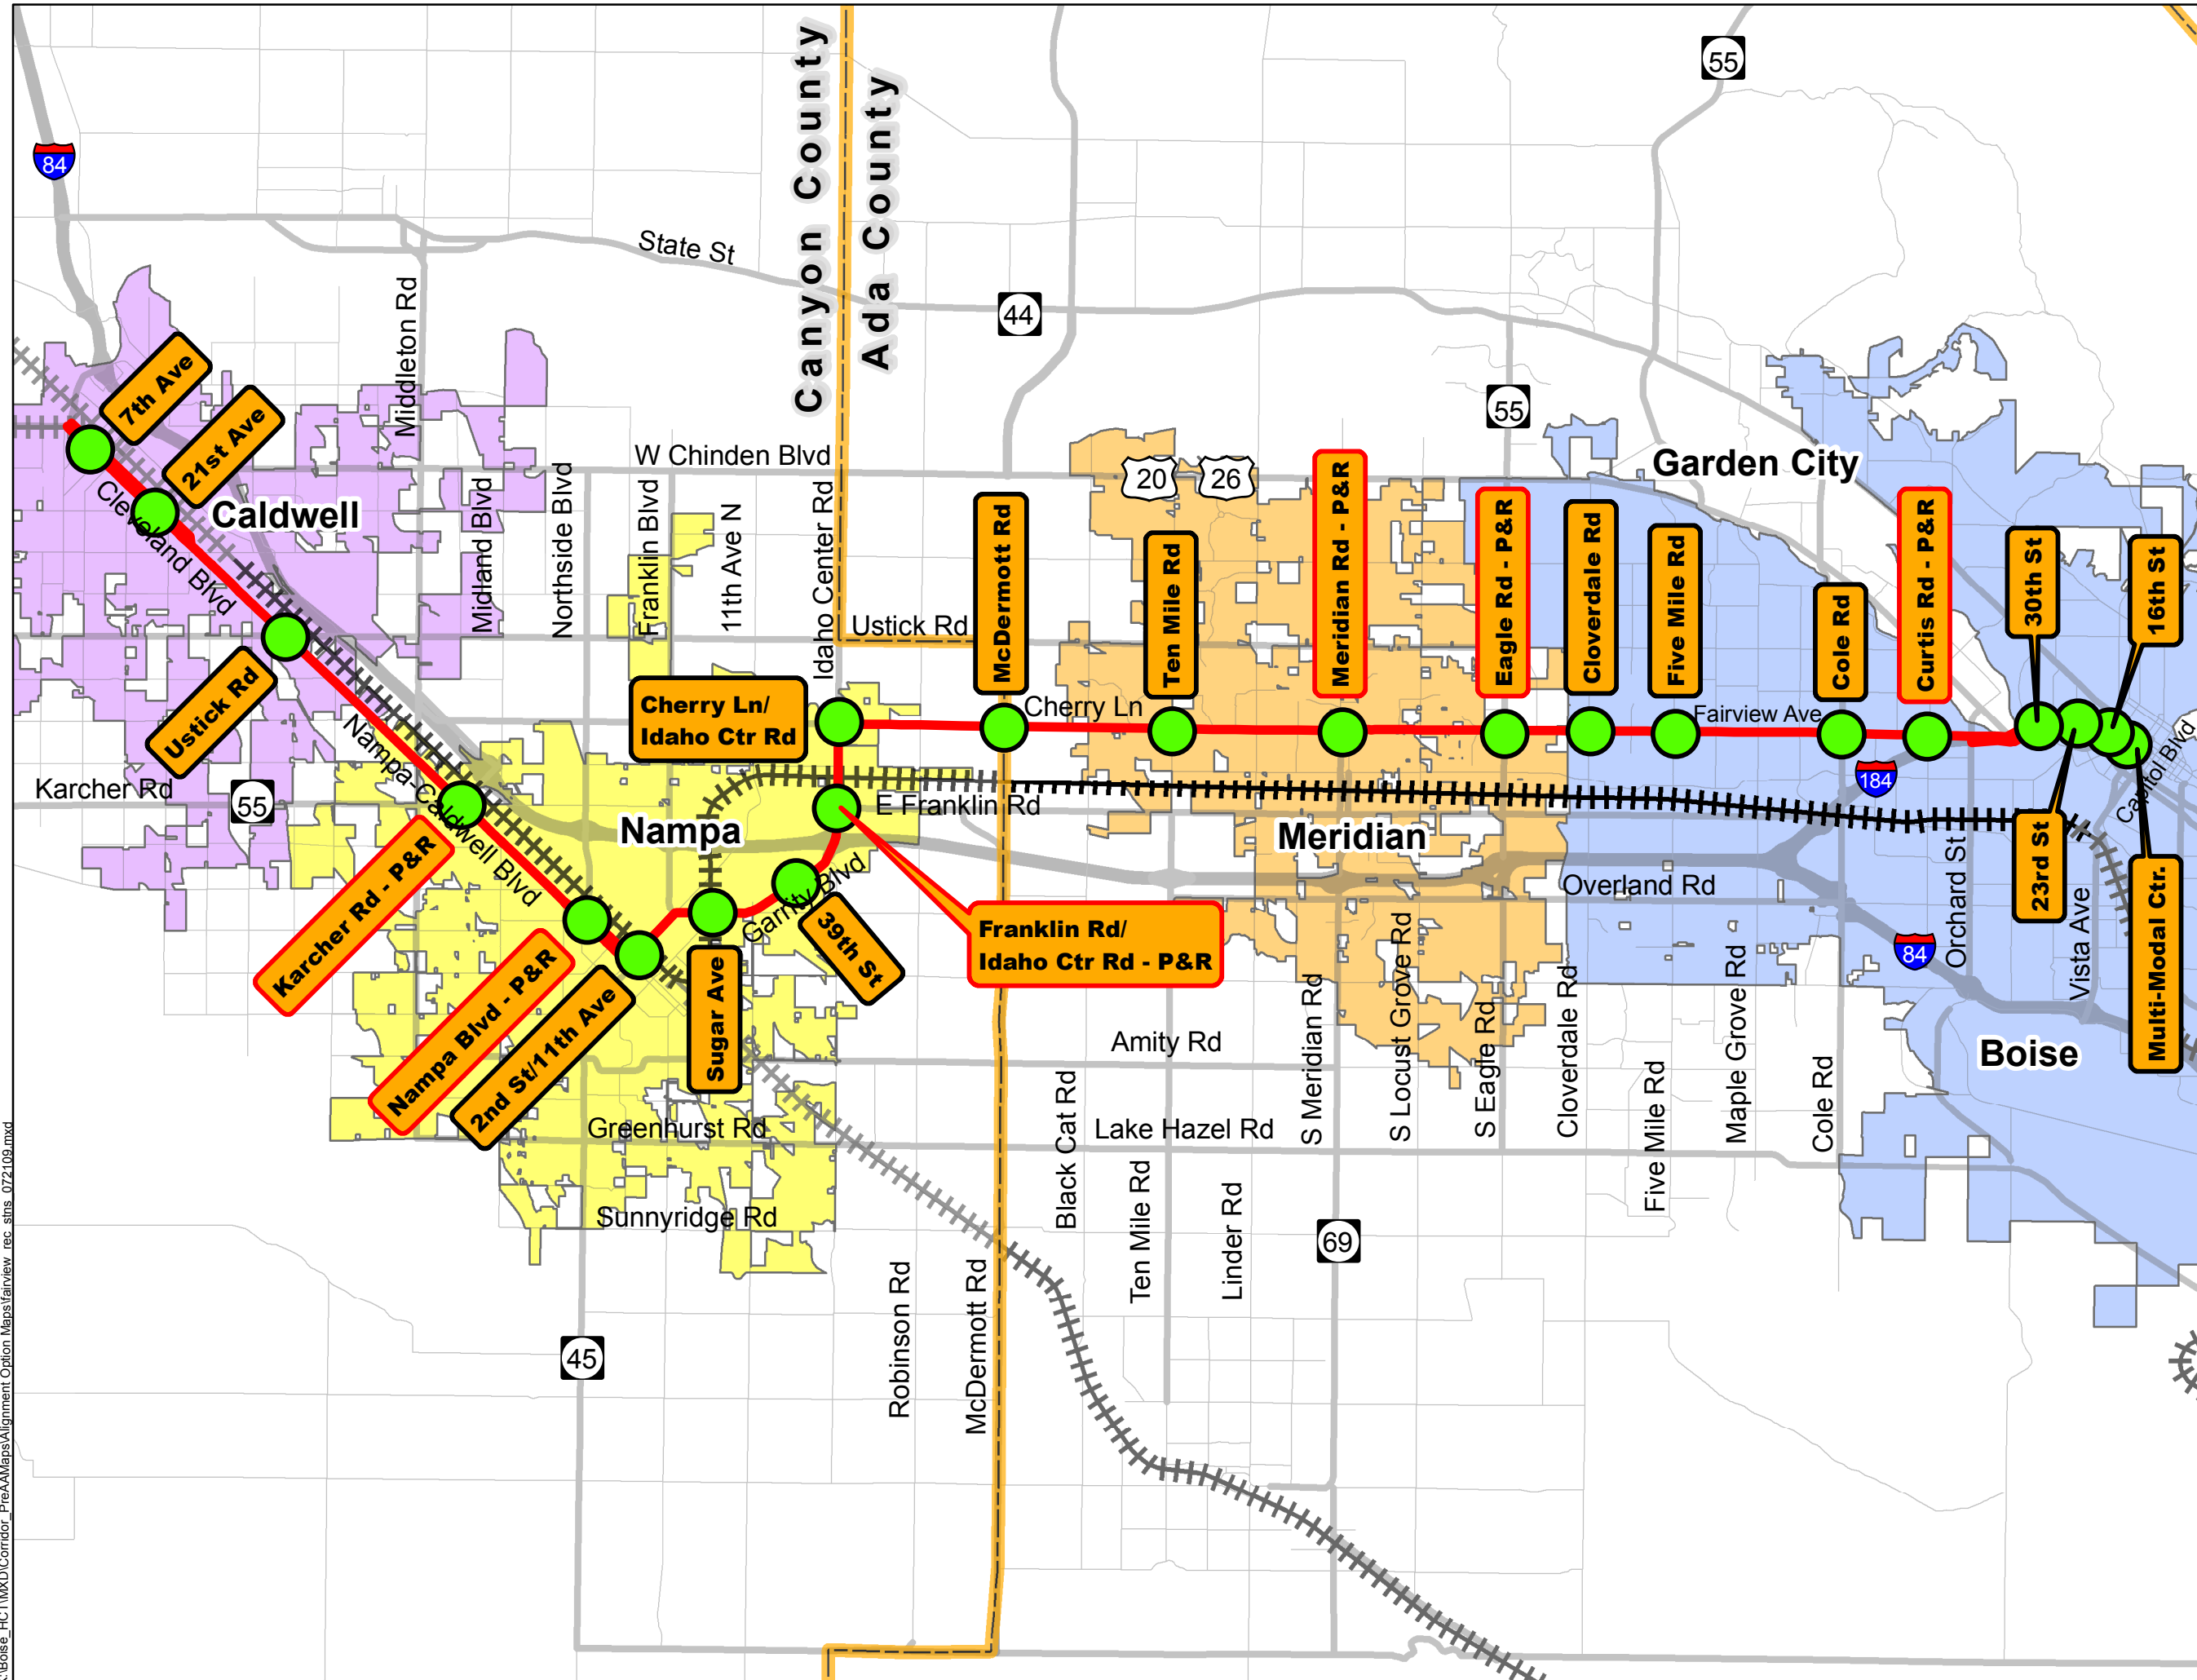

Fairview Alignment

Recommended Station Locations for Modeling

Legend

-  Fairview Alignment
-  Recommended Station Locations for Modeling
-  County boundary
-  Railroad

K:\Boise_HCT\MapDocs\Corridor_Prep\MapDocs\Alignment Option Maps\Fairview_rec_sfn_072109.mxd