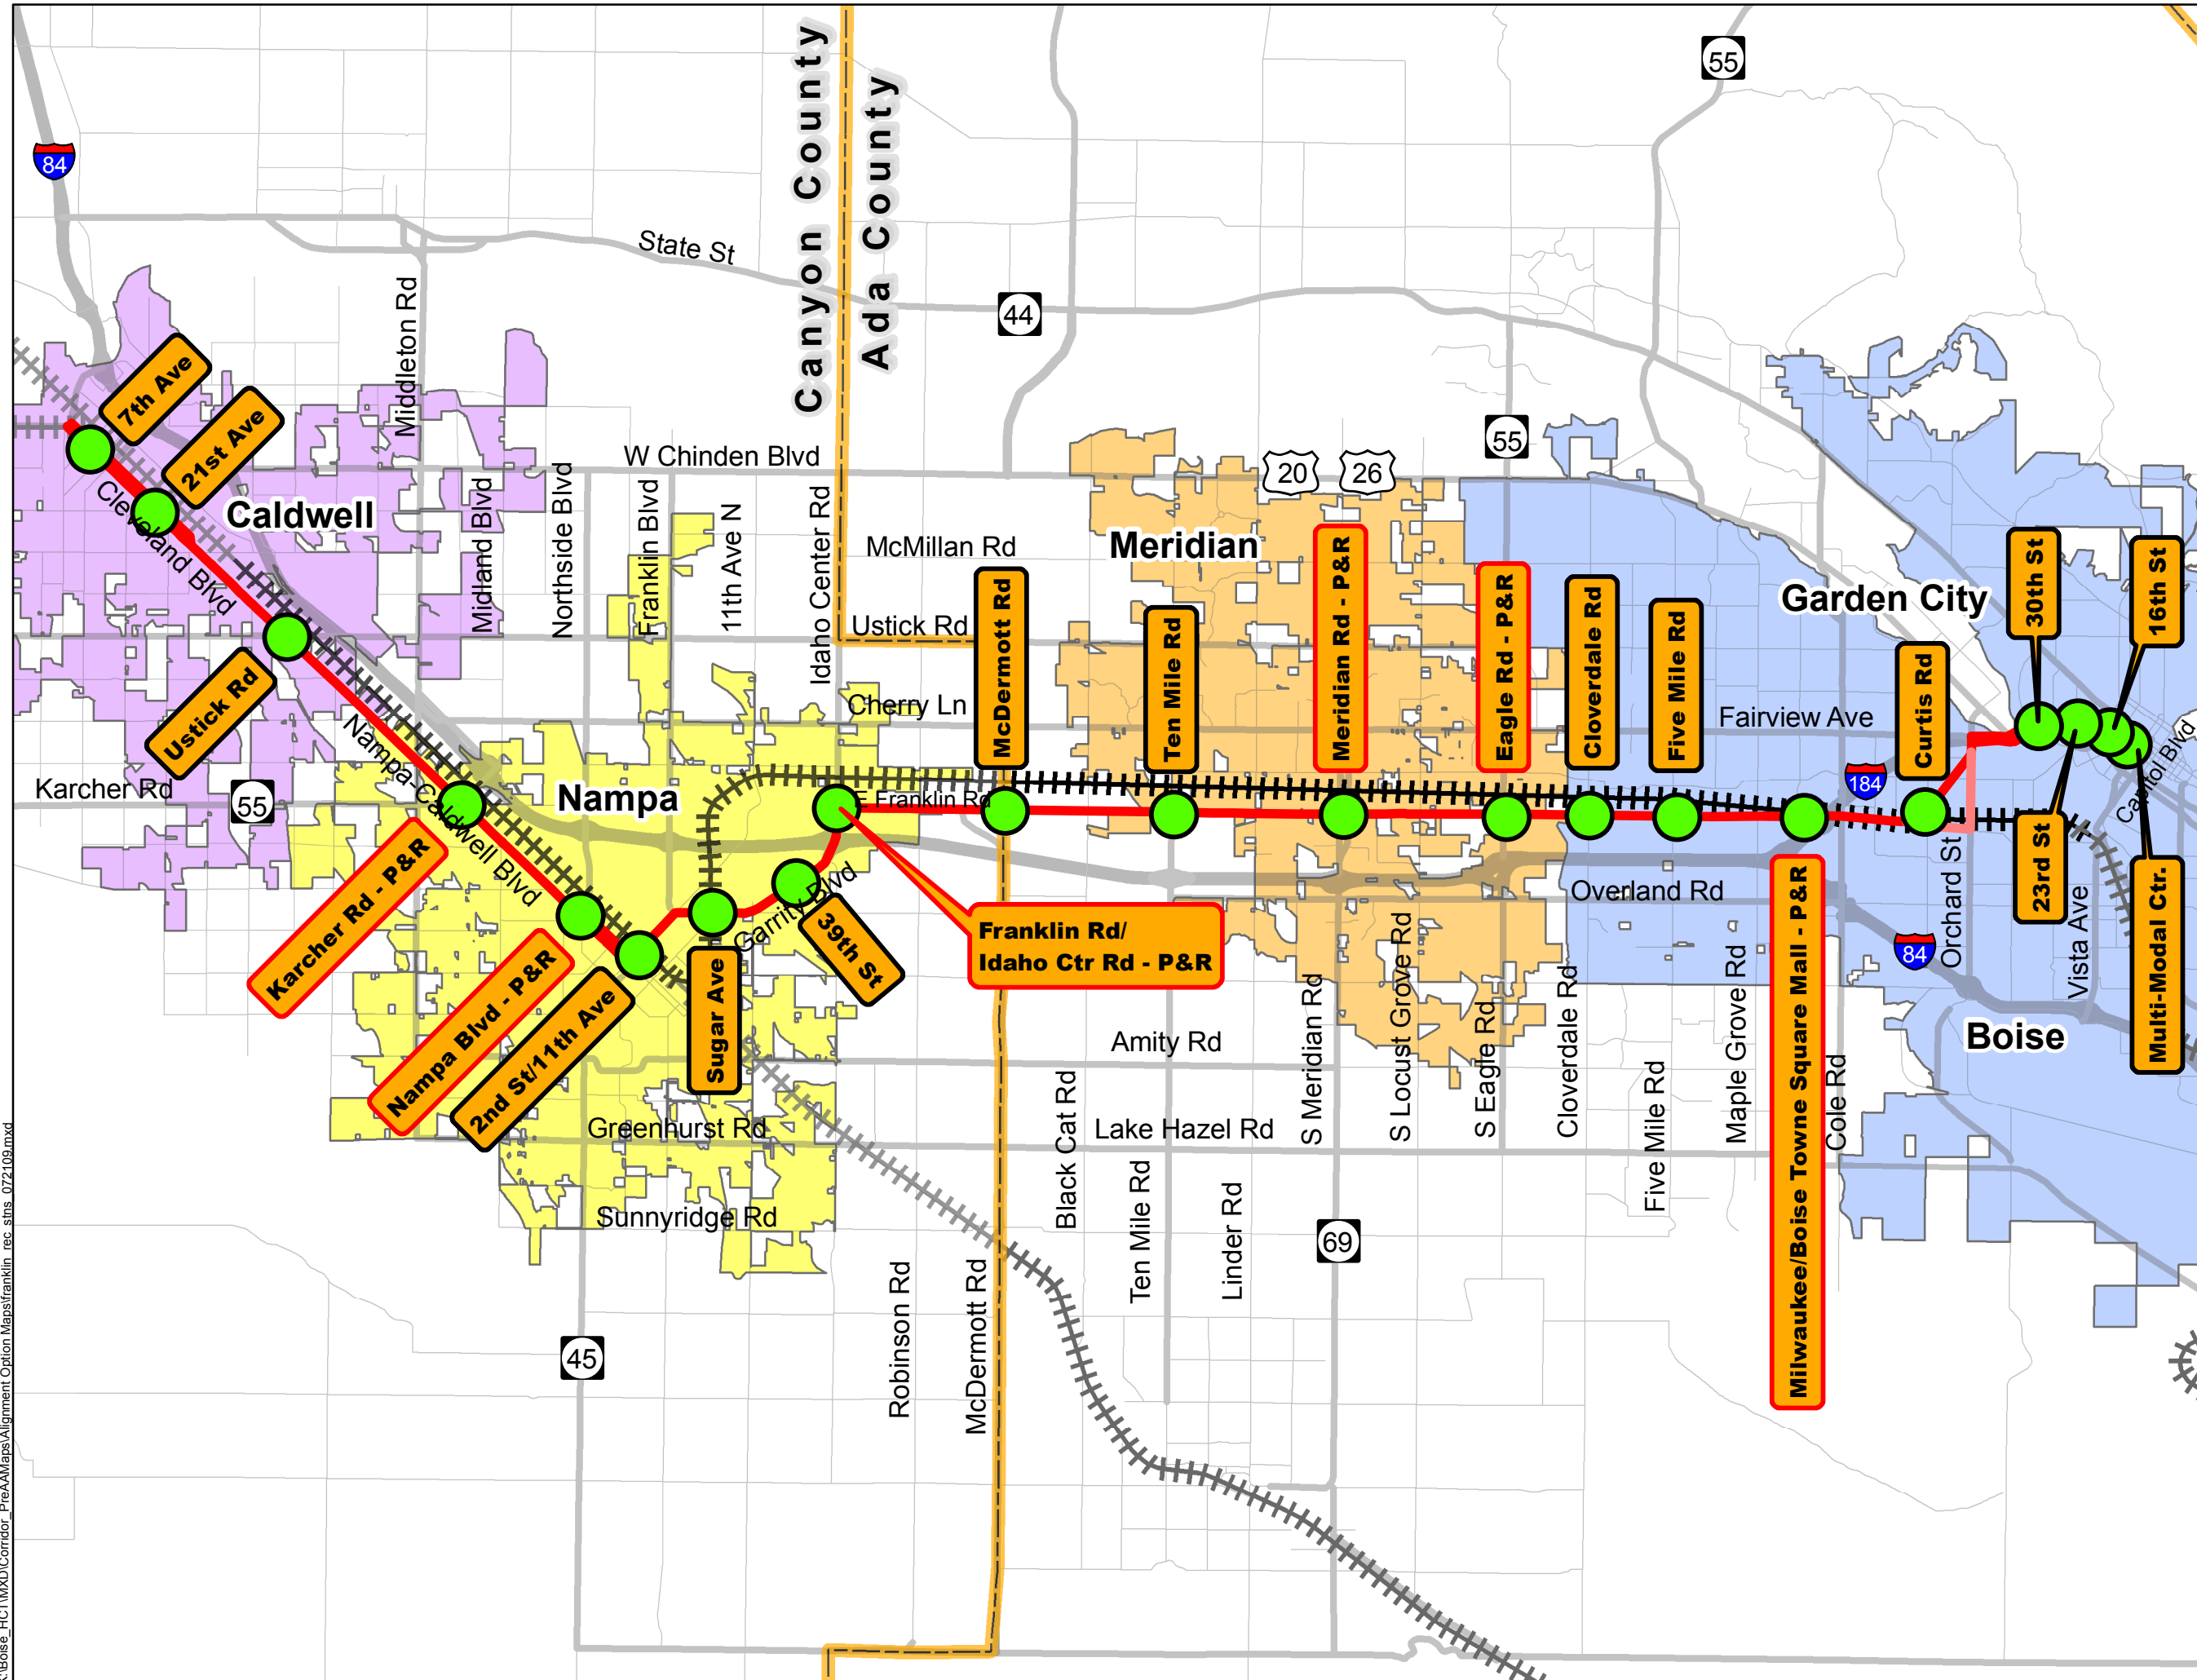

Franklin Alignment

Recommended Station Locations for Modeling

Legend

-  Franklin Alignment
-  Orchard Option
-  Recommended Station Locations for Modeling
-  County boundary
-  Railroad

K:\Boise_HCT\TMD\Corridor_Prep\Map\Map\Alignment Option Maps\Franklin_rec_stns_072109.mxd