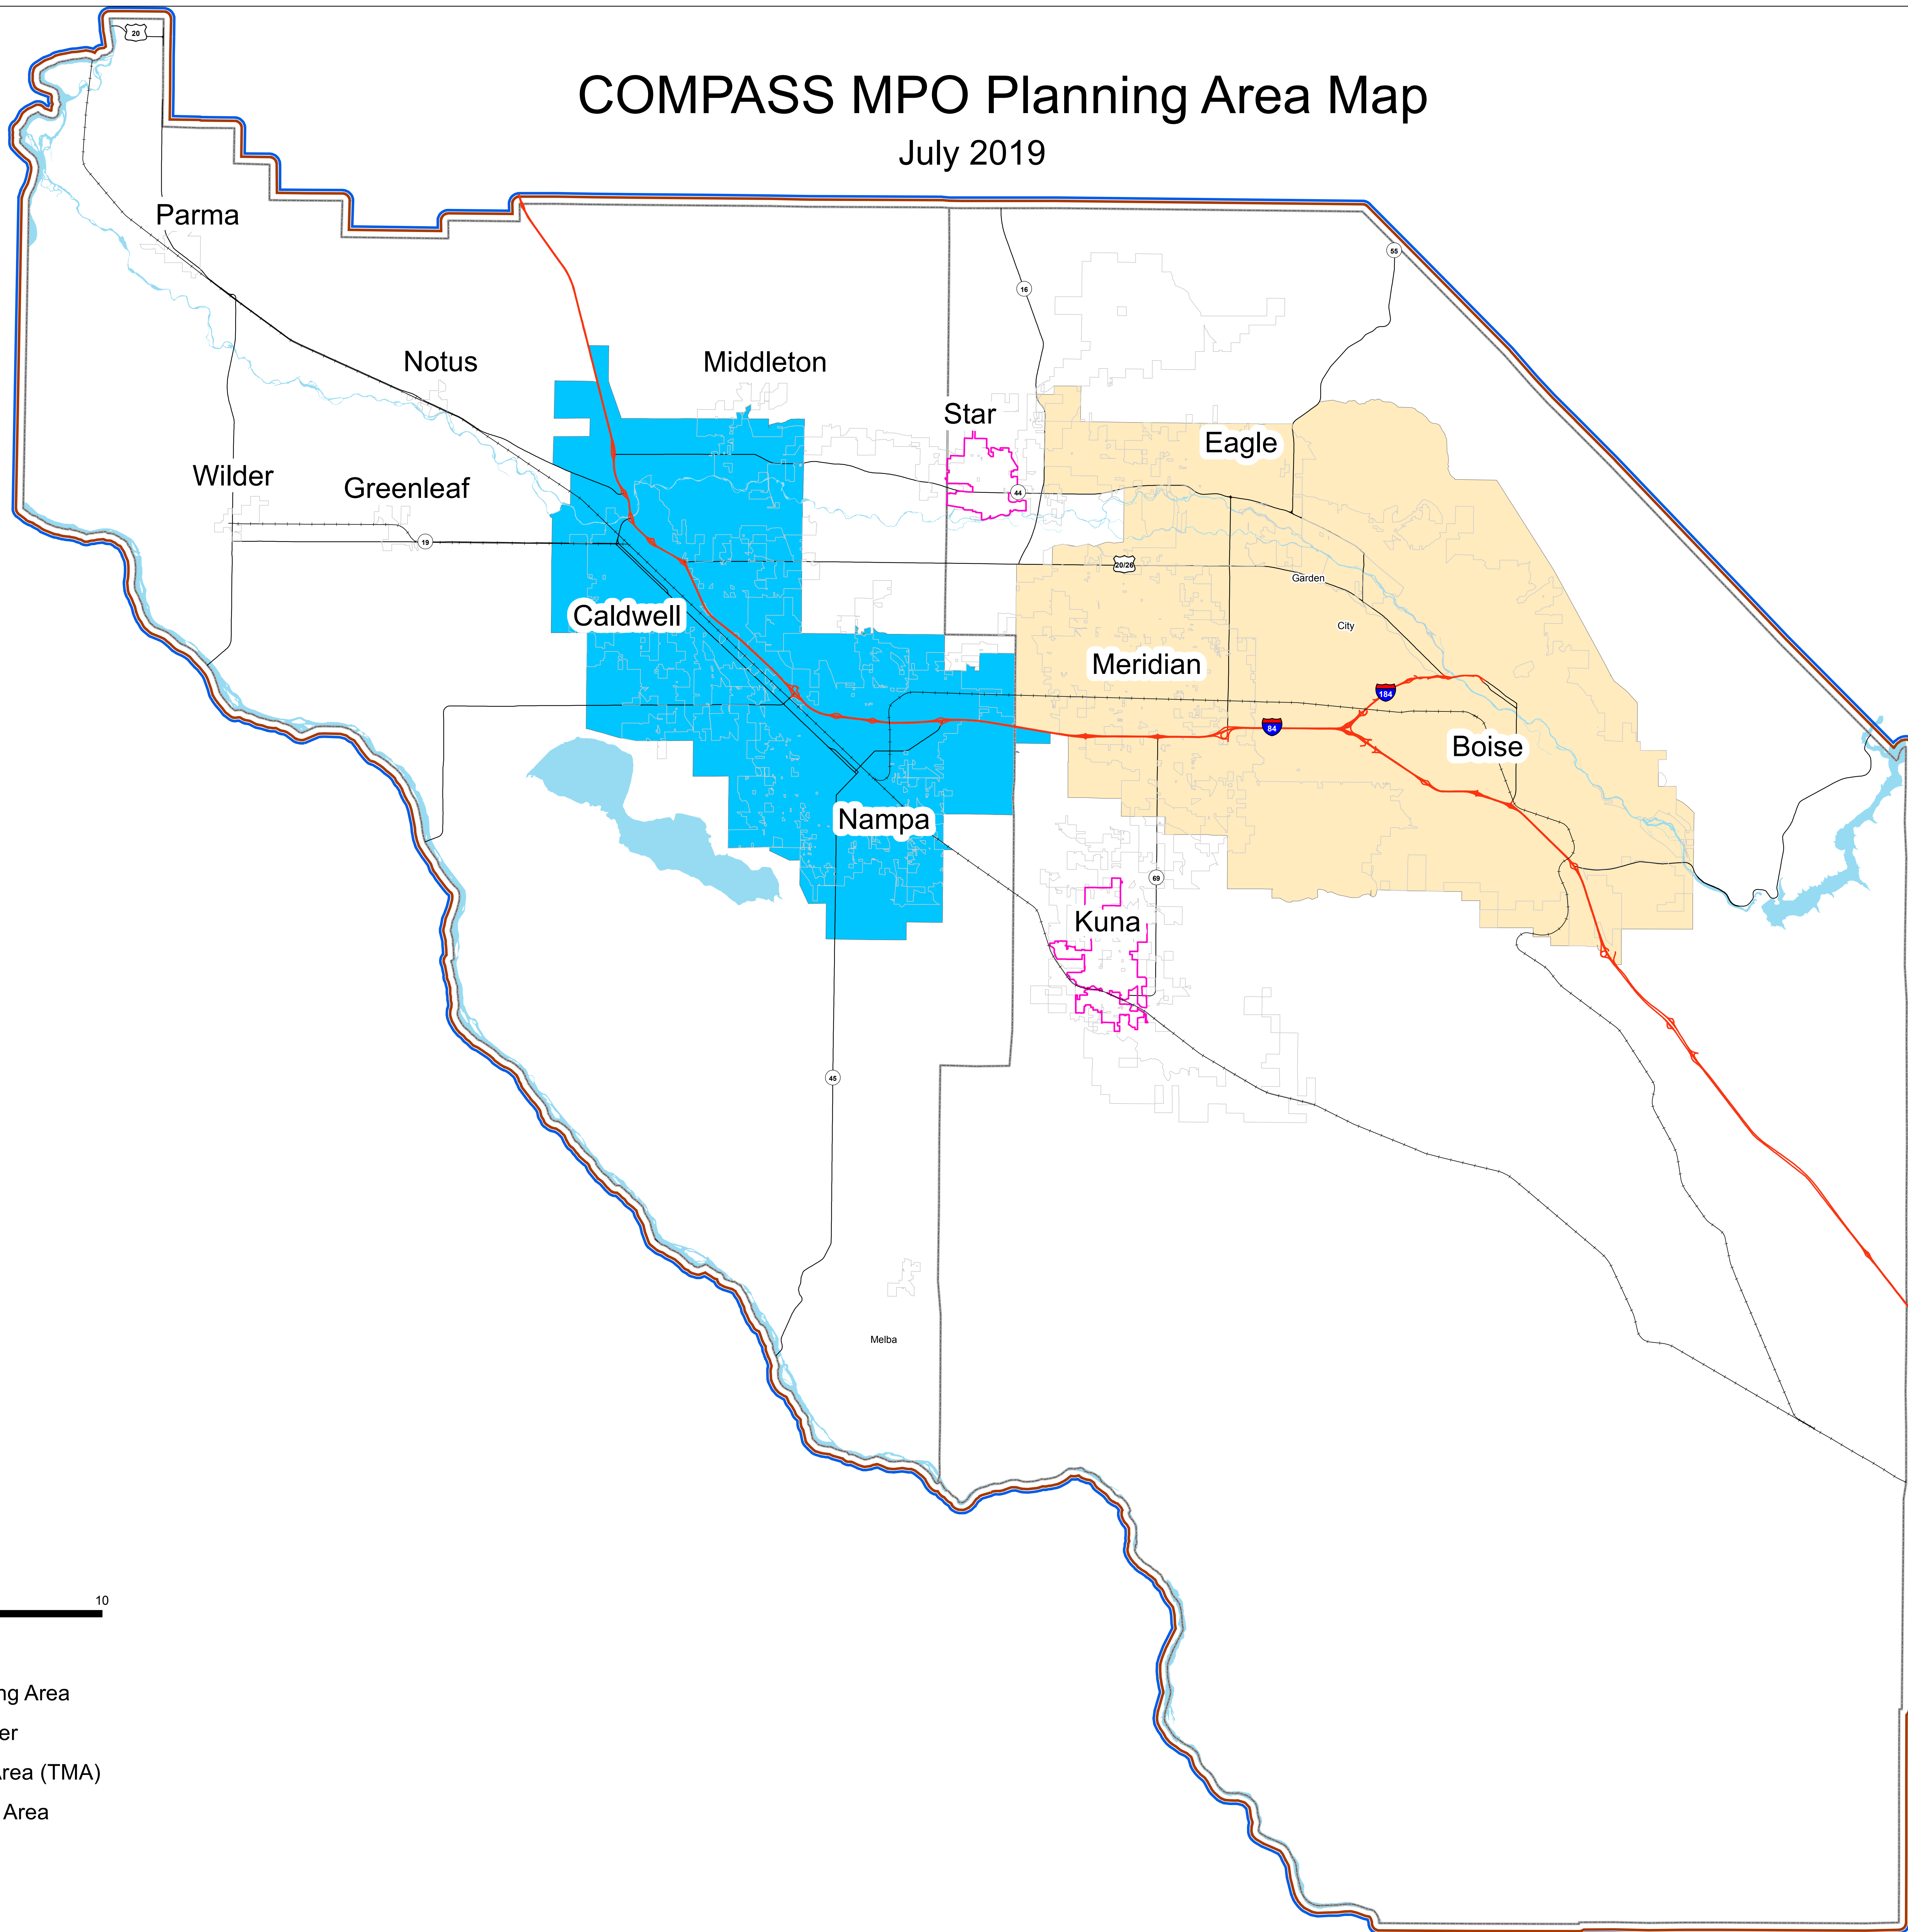

# COMPASS MPO Planning Area Map

July 2019

- COMPASS Planning Area
- Small Urban Cluster
- Boise Urbanized Area (TMA)
- Nampa Urbanized Area
- City Limits
- State Highways